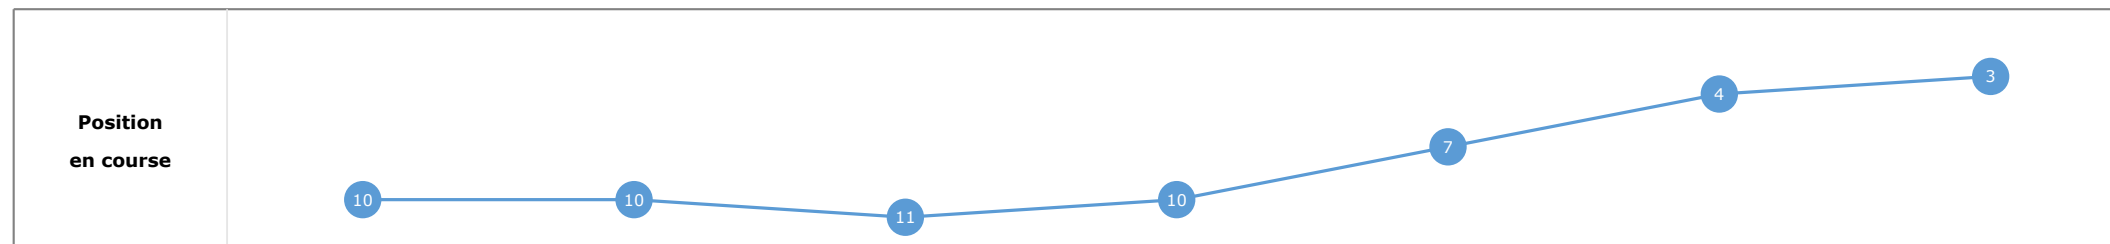

Statistiques Tracking
DEAUVILLE
C5 - PRIX DU PHARE - 1300m
samedi 11 janvier 2020 - 13:50

Cheval **MA BOY HARRIS**
Jockey **C. PACAUT**
Rang d'arrivée **3**
Temps de parcours **01:17.27**
Tronçon le plus rapide **00:11.11** (tronçon 1200m - 1000m)
Vitesse maximale **67.46** (tronçon 1200m - 1000m)
Vitesse moyenne **60.5**

Données de tracking

Tronçons de 200m	DEP 1200m	1200m 1000m	1000m 800m	800m 600m	600m 400m	400m 200m	200m ARR
Temps de parcours	00:08.72	00:19.83	00:30.99	00:42.58	00:54.22	01:05.47	01:17.27
Temps du tronçon	00:06.48	00:11.11	00:11.16	00:11.58	00:11.64	00:11.24	00:11.80
Vitesse moyenne	54	64.8	64.7	62.2	61.5	64.4	61