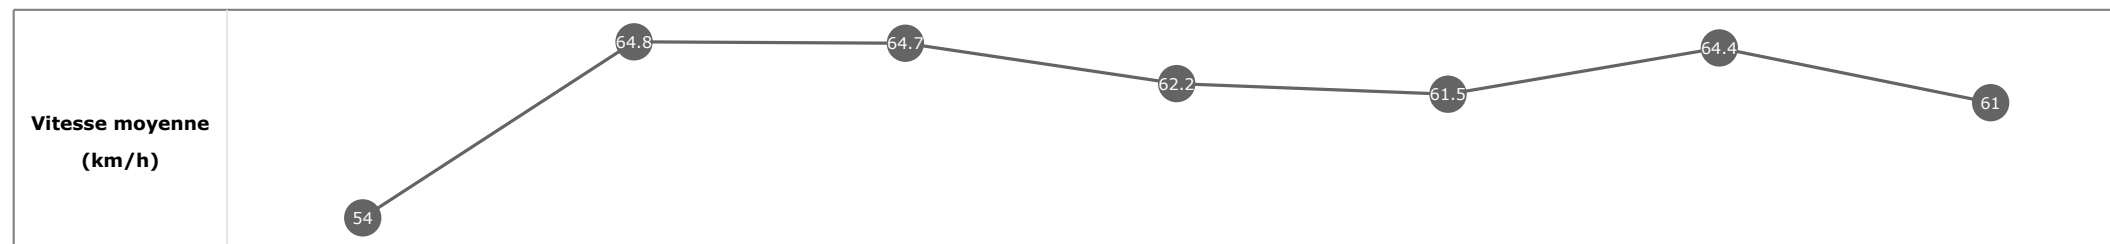

Statistiques Tracking
DEAUVILLE
C5 - PRIX DU PHARE - 1300m
samedi 11 janvier 2020 - 13:50

Cheval **MA BOY HARRIS**
Jockey **C. PACAUT**
Rang d'arrivée **3**
Temps de parcours **01:17.27**
Tronçon le plus rapide **00:11.11** (tronçon 1200m - 1000m)
Vitesse maximale **67.46** (tronçon 1200m - 1000m)
Vitesse moyenne **60.5**

Données de tracking

Tronçons de 200m	DEP 1200m	1200m 1000m	1000m 800m	800m 600m	600m 400m	400m 200m	200m ARR
Temps de parcours	00:08.72	00:19.83	00:30.99	00:42.58	00:54.22	01:05.47	01:17.27
Temps du tronçon	00:06.48	00:11.11	00:11.16	00:11.58	00:11.64	00:11.24	00:11.80
Vitesse moyenne	54	64.8	64.7	62.2	61.5	64.4	61