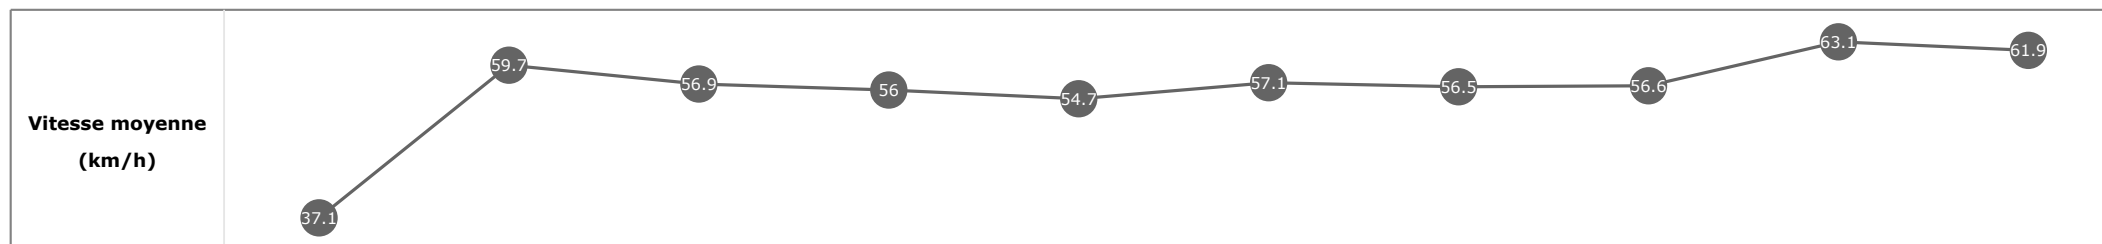

Statistiques Tracking
CHANTILLY
C4 - PRIX DE LA SERPENTINE - 1900m
mardi 3 mars 2020 - 15:35

Cheval **PACHMENA**
Jockey **A. MADAMET**
Rang d'arrivée **5**
Temps de parcours **02:00.83**
Tronçon le plus rapide **00:11.45** (tronçon 400m - 200m)
Vitesse maximale **64.62** (tronçon 200m - ARR)
Vitesse moyenne **56.4**

Données de tracking

Tronçons de 200m	DEP 1800m	1800m 1600m	1600m 1400m	1400m 1200m	1200m 1000m	1000m 800m	800m 600m	600m 400m	400m 200m	200m ARR
Temps de parcours	00:08.89	00:20.97	00:33.60	00:46.53	00:59.67	01:12.22	01:25.03	01:37.70	01:49.16	02:00.83
Temps du tronçon	00:08.89	00:12.08	00:12.63	00:12.92	00:13.13	00:12.55	00:12.81	00:12.66	00:11.45	00:11.67
Vitesse moyenne	37.1	59.7	56.9	56	54.7	57.1	56.5	56.6	63.1	61.9