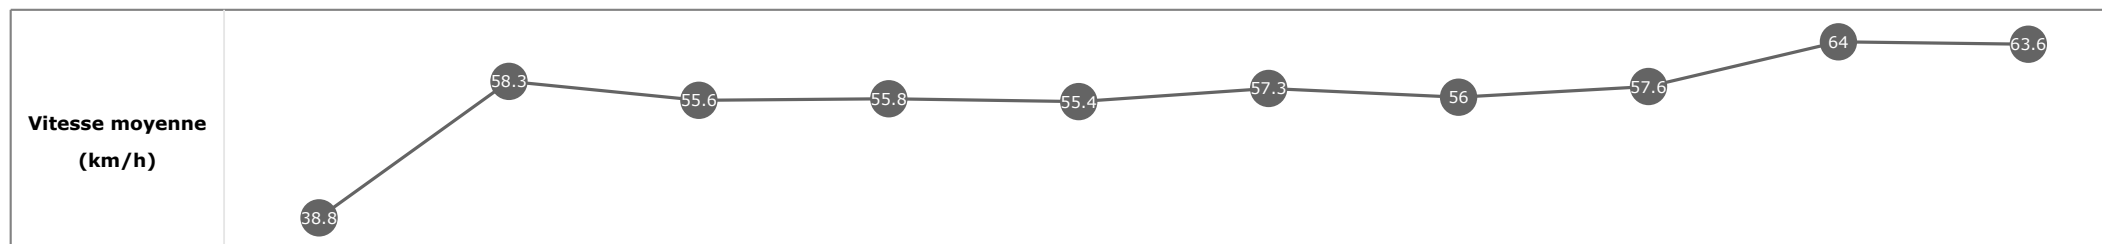

Statistiques Tracking
CHANTILLY
C4 - PRIX DE LA SERPENTINE - 1900m
mardi 3 mars 2020 - 15:35

Cheval **MACCAJA**
Jockey **C. DEMURO**
Rang d'arrivée **2**
Temps de parcours **02:00.34**
Tronçon le plus rapide **00:11.23** (tronçon 400m - 200m)
Vitesse maximale **66.20** (tronçon 400m - 200m)
Vitesse moyenne **56.7**

Données de tracking

Tronçons de 200m	DEP 1800m	1800m 1600m	1600m 1400m	1400m 1200m	1200m 1000m	1000m 800m	800m 600m	600m 400m	400m 200m	200m ARR
Temps de parcours	00:08.49	00:20.86	00:33.80	00:46.71	00:59.83	01:12.37	01:25.23	01:37.75	01:48.98	02:00.34
Temps du tronçon	00:08.49	00:12.37	00:12.93	00:12.91	00:13.12	00:12.54	00:12.85	00:12.51	00:11.23	00:11.36
Vitesse moyenne	38.8	58.3	55.6	55.8	55.4	57.3	56	57.6	64	63.6