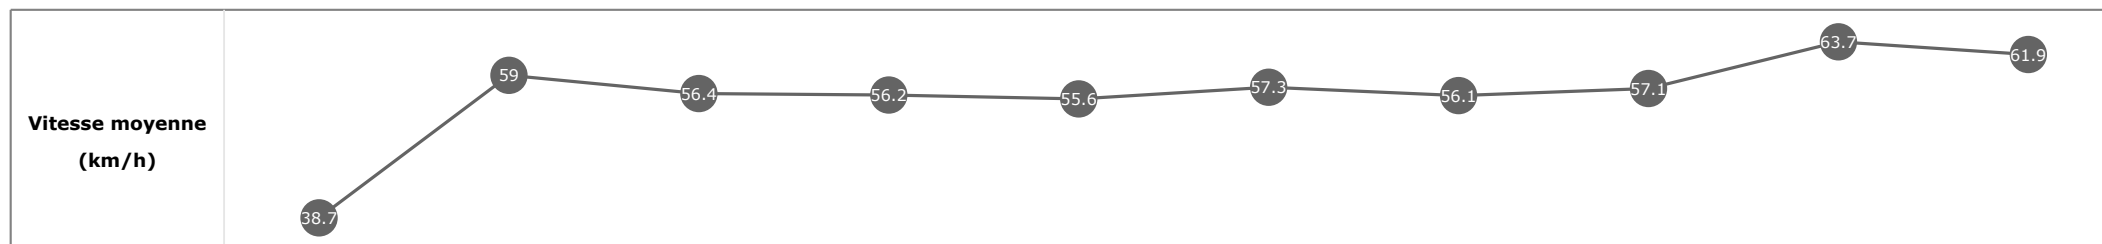

Statistiques Tracking
CHANTILLY
C4 - PRIX DE LA SERPENTINE - 1900m
mardi 3 mars 2020 - 15:35

Cheval **SPACE RACE**
Jockey **M. BARZALONA**
Rang d'arrivée **3**
Temps de parcours **02:00.54**
Tronçon le plus rapide **00:11.30** (tronçon 400m - 200m)
Vitesse maximale **66.96** (tronçon 400m - 200m)
Vitesse moyenne **56.7**

Données de tracking

Tronçons de 200m	DEP 1800m	1800m 1600m	1600m 1400m	1400m 1200m	1200m 1000m	1000m 800m	800m 600m	600m 400m	400m 200m	200m ARR
Temps de parcours	00:08.55	00:20.76	00:33.51	00:46.43	00:59.36	01:11.92	01:24.90	01:37.52	01:48.82	02:00.54
Temps du tronçon	00:08.55	00:12.21	00:12.74	00:12.91	00:12.93	00:12.55	00:12.98	00:12.61	00:11.30	00:11.71
Vitesse moyenne	38.7	59	56.4	56.2	55.6	57.3	56.1	57.1	63.7	61.9