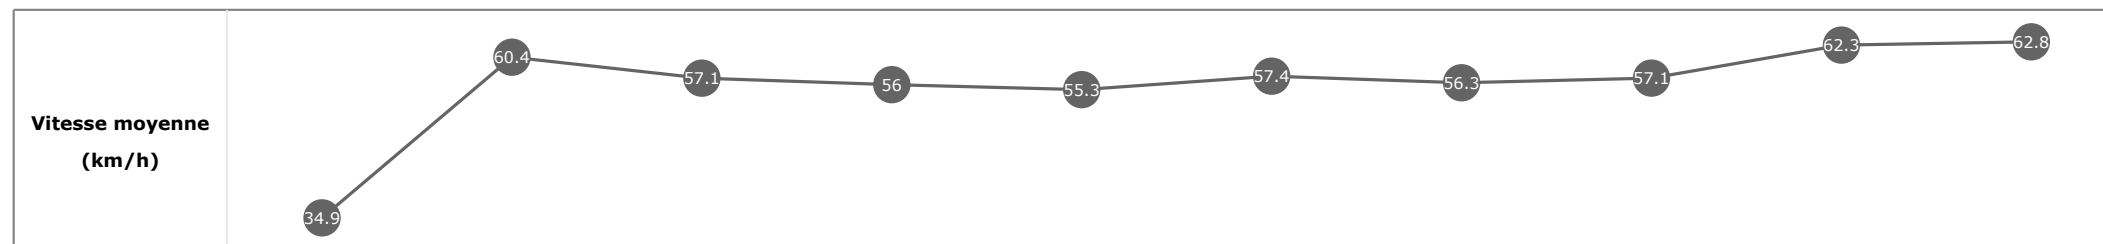

Statistiques Tracking
CHANTILLY
C4 - PRIX DE LA SERPENTINE - 1900m
mardi 3 mars 2020 - 15:35

Cheval **AYDA**
Jockey V. CHEMINAUD
Rang d'arrivée **7**
Temps de parcours **02:00.98**
Tronçon le plus rapide **00:11.43** (tronçon 200m - ARR)
Vitesse maximale **65.34** (tronçon 200m - ARR)
Vitesse moyenne **56.4**

Données de tracking

Tronçons de 200m	DEP 1800m	1800m 1600m	1600m 1400m	1400m 1200m	1200m 1000m	1000m 800m	800m 600m	600m 400m	400m 200m	200m ARR
Temps de parcours	00:09.47	00:21.44	00:34.05	00:46.88	00:59.96	01:12.53	01:25.34	01:37.97	01:49.55	02:00.98
Temps du tronçon	00:09.47	00:11.97	00:12.61	00:12.83	00:13.07	00:12.56	00:12.81	00:12.63	00:11.57	00:11.43
Vitesse moyenne	34.9	60.4	57.1	56	55.3	57.4	56.3	57.1	62.3	62.8