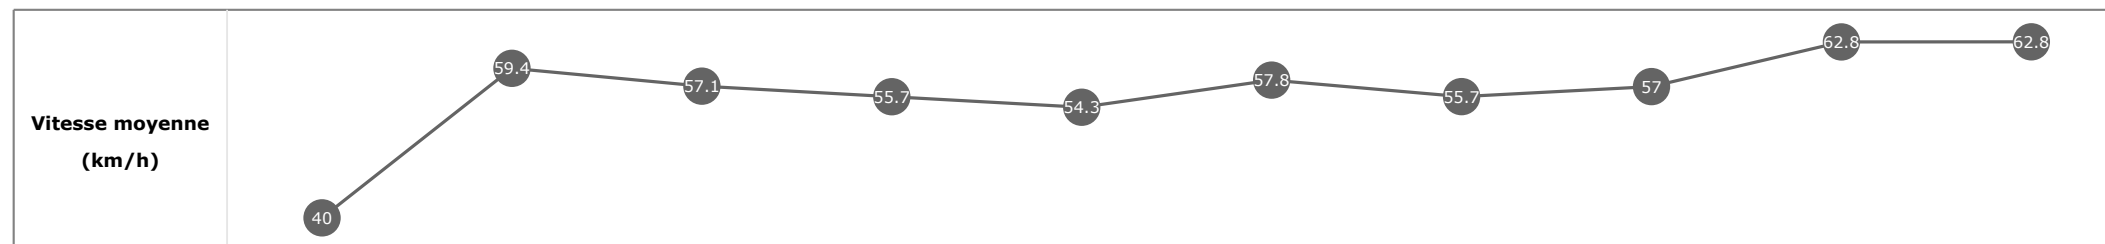

Données de tracking

Tronçons de 200m	DEP 1800m	1800m 1600m	1600m 1400m	1400m 1200m	1200m 1000m	1000m 800m	800m 600m	600m 400m	400m 200m	200m ARR
Temps de parcours	00:08.26	00:20.43	00:33.05	00:45.92	00:59.25	01:11.68	01:24.59	01:37.21	01:48.70	02:00.19
Temps du tronçon	00:08.26	00:12.17	00:12.61	00:12.87	00:13.33	00:12.42	00:12.91	00:12.62	00:11.49	00:11.48
Vitesse moyenne	40	59.4	57.1	55.7	54.3	57.8	55.7	57	62.8	62.8