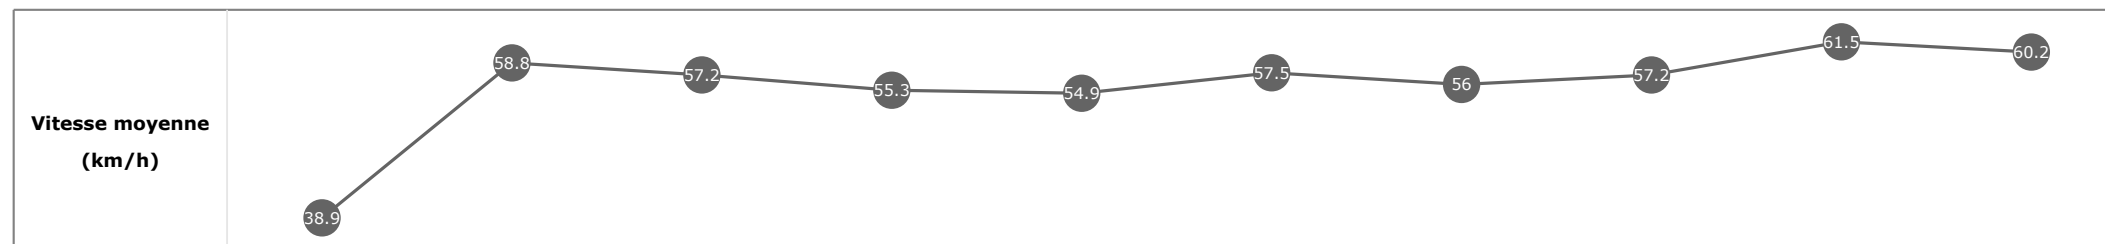

Statistiques Tracking
CHANTILLY
C4 - PRIX DE LA SERPENTINE - 1900m
mardi 3 mars 2020 - 15:35

Cheval **NICE PARTY**
Jockey **O. PESLIER**
Rang d'arrivée **8**
Temps de parcours **02:01.07**
Tronçon le plus rapide **00:11.65** (tronçon 400m - 200m)
Vitesse maximale **65.16** (tronçon 400m - 200m)
Vitesse moyenne **56.3**

Données de tracking

Tronçons de 200m	DEP 1800m	1800m 1600m	1600m 1400m	1400m 1200m	1200m 1000m	1000m 800m	800m 600m	600m 400m	400m 200m	200m ARR
Temps de parcours	00:08.42	00:20.69	00:33.28	00:46.30	00:59.41	01:11.91	01:24.77	01:37.43	01:49.09	02:01.07
Temps du tronçon	00:08.42	00:12.27	00:12.59	00:13.01	00:13.11	00:12.50	00:12.86	00:12.66	00:11.65	00:11.98
Vitesse moyenne	38.9	58.8	57.2	55.3	54.9	57.5	56	57.2	61.5	60.2