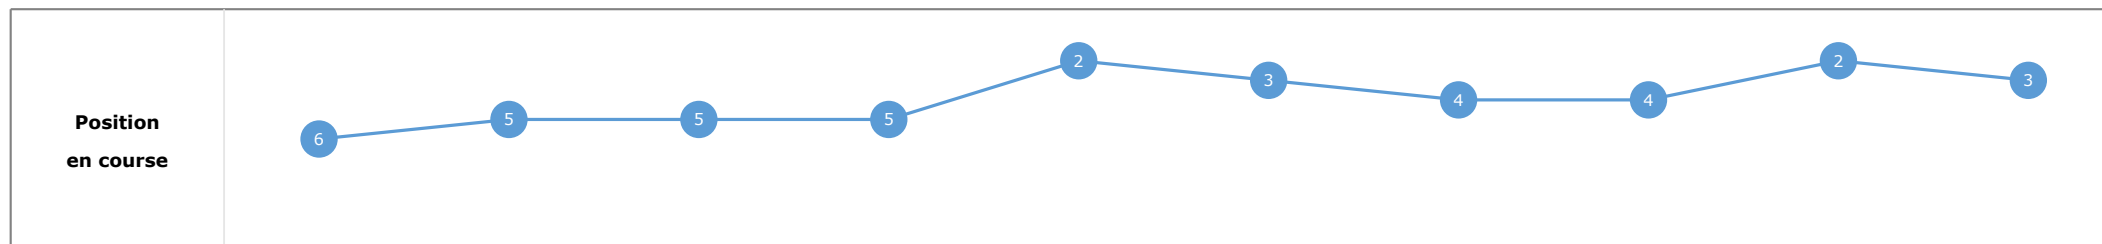

Statistiques Tracking
CHANTILLY
C4 - PRIX DE LA SERPENTINE - 1900m
mardi 3 mars 2020 - 15:35

Cheval **SPACE RACE**
Jockey **M. BARZALONA**
Rang d'arrivée **3**
Temps de parcours **02:00.54**
Tronçon le plus rapide **00:11.30** (tronçon 400m - 200m)
Vitesse maximale **66.96** (tronçon 400m - 200m)
Vitesse moyenne **56.7**

Données de tracking

Tronçons de 200m	DEP 1800m	1800m 1600m	1600m 1400m	1400m 1200m	1200m 1000m	1000m 800m	800m 600m	600m 400m	400m 200m	200m ARR
Temps de parcours	00:08.55	00:20.76	00:33.51	00:46.43	00:59.36	01:11.92	01:24.90	01:37.52	01:48.82	02:00.54
Temps du tronçon	00:08.55	00:12.21	00:12.74	00:12.91	00:12.93	00:12.55	00:12.98	00:12.61	00:11.30	00:11.71
Vitesse moyenne	38.7	59	56.4	56.2	55.6	57.3	56.1	57.1	63.7	61.9