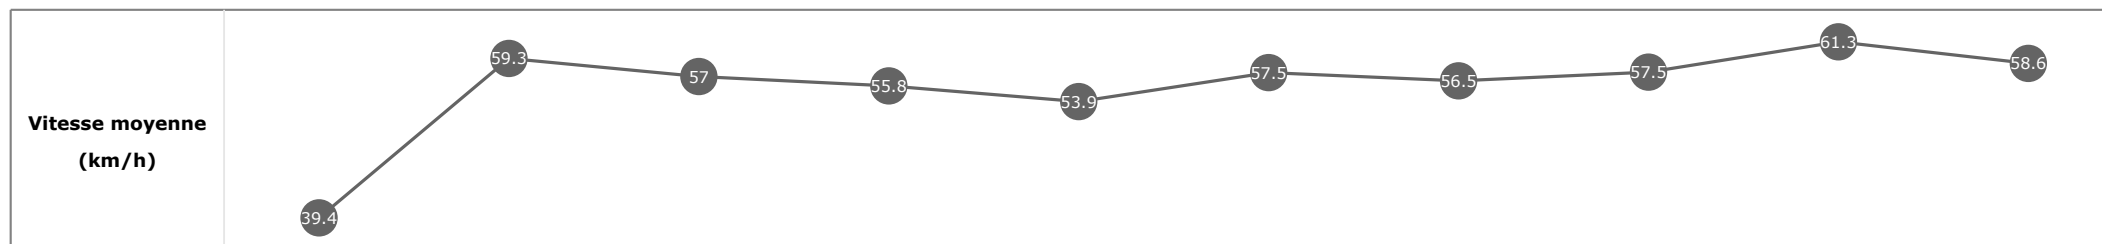

Statistiques Tracking
CHANTILLY
C4 - PRIX DE LA SERPENTINE - 1900m
mardi 3 mars 2020 - 15:35

Cheval **PETITE FOLIE**
Jockey **PC. BOUDOT**
Rang d'arrivée **9**
Temps de parcours **02:01.40**
Tronçon le plus rapide **00:11.77** (tronçon 400m - 200m)
Vitesse maximale **64.40** (tronçon 400m - 200m)
Vitesse moyenne **56.2**

Données de tracking

Tronçons de 200m	DEP 1800m	1800m 1600m	1600m 1400m	1400m 1200m	1200m 1000m	1000m 800m	800m 600m	600m 400m	400m 200m	200m ARR
Temps de parcours	00:08.37	00:20.51	00:33.23	00:46.14	00:59.49	01:12.07	01:24.87	01:37.38	01:49.16	02:01.40
Temps du tronçon	00:08.37	00:12.13	00:12.72	00:12.90	00:13.35	00:12.58	00:12.79	00:12.51	00:11.77	00:12.24
Vitesse moyenne	39.4	59.3	57	55.8	53.9	57.5	56.5	57.5	61.3	58.6