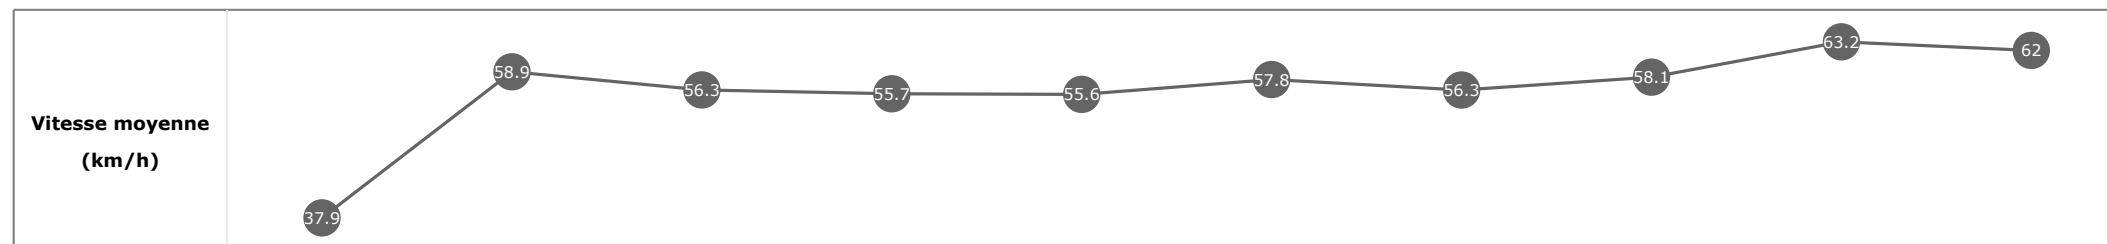

Statistiques Tracking
CHANTILLY
C4 - PRIX DE LA SERPENTINE - 1900m
mardi 3 mars 2020 - 15:35

Cheval **ZAHONY**
Jockey **S. PASQUIER**
Rang d'arrivée **4**
Temps de parcours **02:00.64**
Tronçon le plus rapide **00:11.35** (tronçon 400m - 200m)
Vitesse maximale **65.45** (tronçon 400m - 200m)
Vitesse moyenne **56.6**

Données de tracking

Tronçons de 200m	DEP 1800m	1800m 1600m	1600m 1400m	1400m 1200m	1200m 1000m	1000m 800m	800m 600m	600m 400m	400m 200m	200m ARR
Temps de parcours	00:08.69	00:20.96	00:33.77	00:46.69	00:59.68	01:12.23	01:25.15	01:37.57	01:48.92	02:00.64
Temps du tronçon	00:08.69	00:12.26	00:12.81	00:12.92	00:12.99	00:12.55	00:12.91	00:12.42	00:11.35	00:11.71
Vitesse moyenne	37.9	58.9	56.3	55.7	55.6	57.8	56.3	58.1	63.2	62