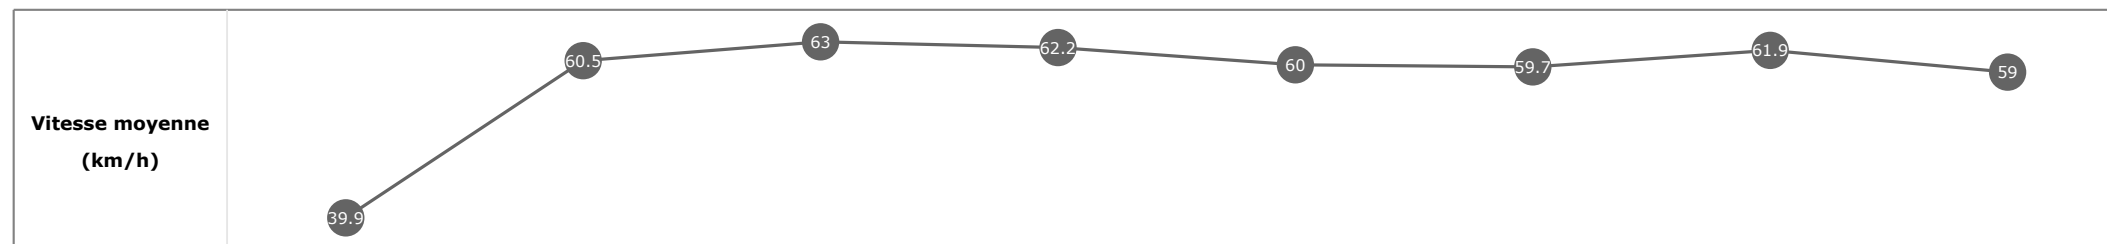

Statistiques Tracking
DEAUVILLE
C6 - PRIX DU CLOS FLEURI - 1500m
dimanche 2 août 2020 - 17:03

Cheval **TAGOVAILOA**
Jockey **B. HAMPSON**
Rang d'arrivée **3**
Temps de parcours **01:29.35**
Tronçon le plus rapide **00:11.43** (tronçon 1200m - 1000m)
Vitesse maximale **65.30** (tronçon 1200m - 1000m)
Vitesse moyenne **59.3**

Données de tracking

Tronçons de 200m	DEP 1400m	1400m 1200m	1200m 1000m	1000m 800m	800m 600m	600m 400m	400m 200m	200m ARR
Temps de parcours	00:06.38	00:18.33	00:29.76	00:41.44	00:53.43	01:05.53	01:17.15	01:29.35
Temps du tronçon	00:06.18	00:11.95	00:11.43	00:11.67	00:11.99	00:12.09	00:11.62	00:12.20
Vitesse moyenne	39.9	60.5	63	62.2	60	59.7	61.9	59