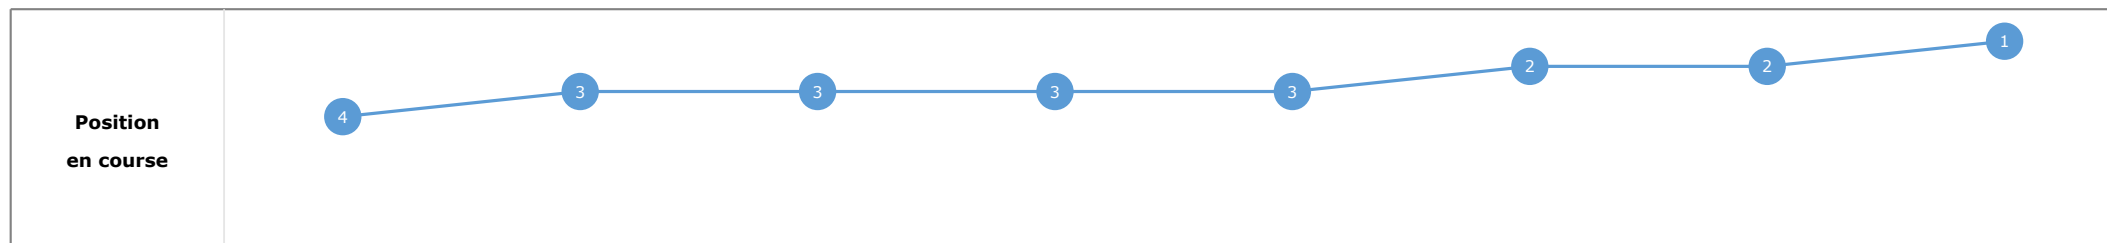

Statistiques Tracking
DEAUVILLE
C6 - PRIX DU CLOS FLEURI - 1500m
dimanche 2 août 2020 - 17:03

Cheval **IAMAROCK**
Jockey **D. LOPEZ LERET**
Rang d'arrivée **1**
Temps de parcours **01:29.30**
Tronçon le plus rapide **00:11.48** (tronçon 1200m - 1000m)
Vitesse maximale **67.03** (tronçon 1400m - 1200m)
Vitesse moyenne **59.2**

Données de tracking

Tronçons de 200m	DEP 1400m	1400m 1200m	1200m 1000m	1000m 800m	800m 600m	600m 400m	400m 200m	200m ARR
Temps de parcours	00:06.42	00:18.46	00:29.95	00:41.61	00:53.64	01:05.72	01:17.21	01:29.30
Temps du tronçon	00:06.22	00:12.03	00:11.48	00:11.66	00:12.02	00:12.08	00:11.49	00:12.09
Vitesse moyenne	40	59.7	62.7	61.9	59.6	59.8	62.7	59.5