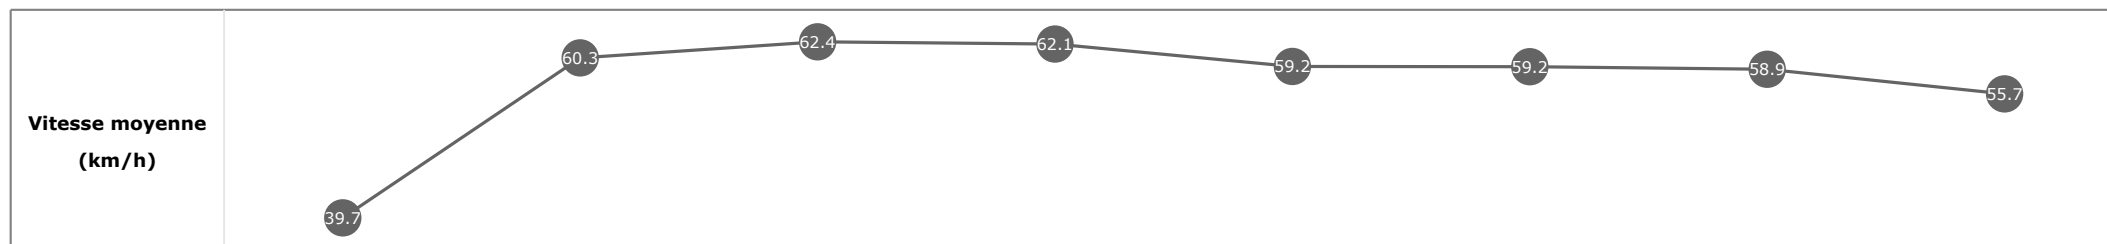

Statistiques Tracking
DEAUVILLE
C6 - PRIX DU CLOS FLEURI - 1500m
dimanche 2 août 2020 - 17:03

Cheval **OSSUN SET**
Jockey **L. LE GEAY**
Rang d'arrivée **5**
Temps de parcours **01:31.10**
Tronçon le plus rapide **00:11.47** (tronçon 1200m - 1000m)
Vitesse maximale **64.62** (tronçon 1200m - 1000m)
Vitesse moyenne **58.1**

Données de tracking

Tronçons de 200m	DEP 1400m	1400m 1200m	1200m 1000m	1000m 800m	800m 600m	600m 400m	400m 200m	200m ARR
Temps de parcours	00:06.39	00:18.41	00:29.88	00:41.60	00:53.74	01:05.91	01:18.13	01:31.10
Temps du tronçon	00:06.19	00:12.02	00:11.47	00:11.72	00:12.13	00:12.17	00:12.21	00:12.96
Vitesse moyenne	39.7	60.3	62.4	62.1	59.2	59.2	58.9	55.7