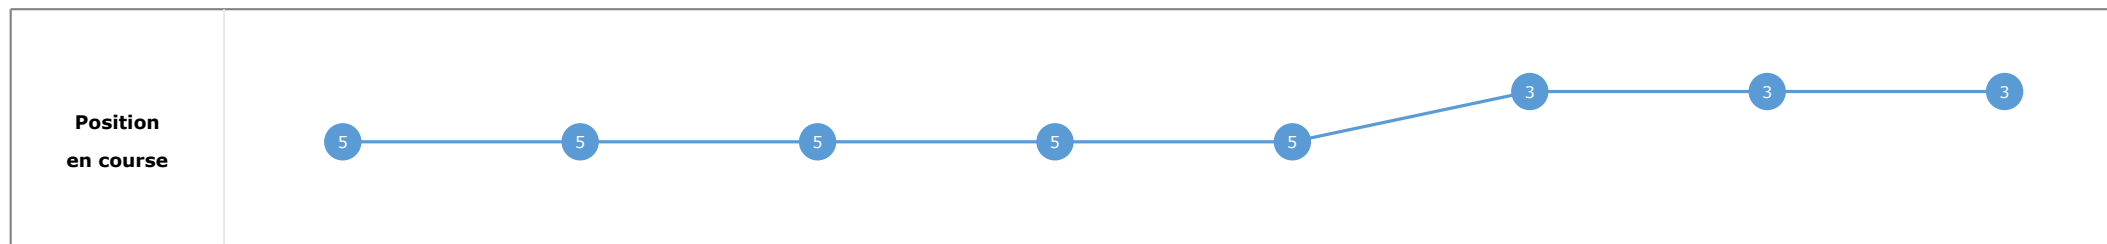

Statistiques Tracking
DEAUVILLE
C6 - PRIX DU CLOS FLEURI - 1500m
dimanche 2 août 2020 - 17:03

Cheval **POMME D'AMOUR**
Jockey **B. WEBER**
Rang d'arrivée **2**
Temps de parcours **01:29.45**
Tronçon le plus rapide **00:11.42** (tronçon 1200m - 1000m)
Vitesse maximale **65.74** (tronçon 1200m - 1000m)
Vitesse moyenne **59.2**

Données de tracking

Tronçons de 200m	DEP 1400m	1400m 1200m	1200m 1000m	1000m 800m	800m 600m	600m 400m	400m 200m	200m ARR
Temps de parcours	00:06.47	00:18.76	00:30.19	00:41.81	00:53.82	01:05.89	01:17.34	01:29.45
Temps du tronçon	00:06.27	00:12.29	00:11.42	00:11.62	00:12.00	00:12.06	00:11.45	00:12.11
Vitesse moyenne	39.3	58.7	62.9	62.1	60.1	59.7	63.2	59.4