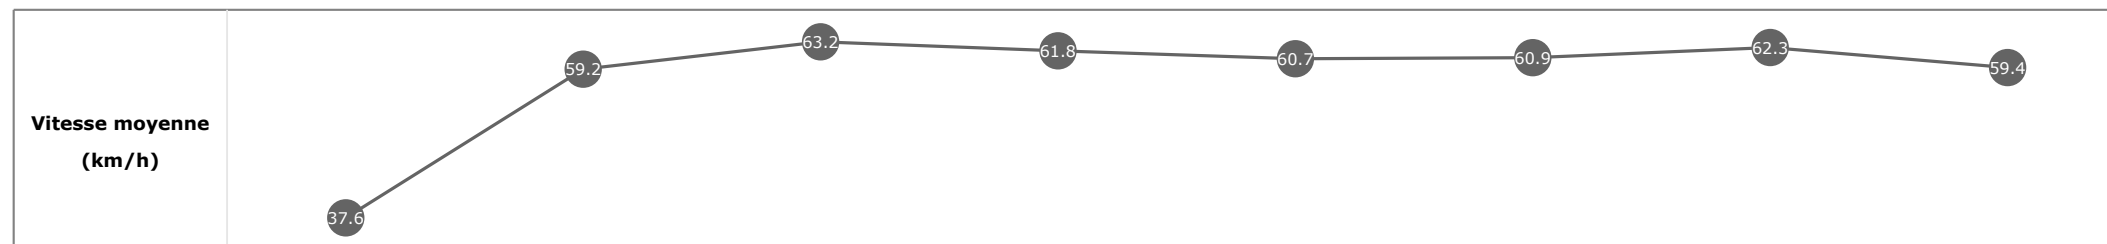

Statistiques Tracking
DEAUVILLE
C6 - PRIX DU CLOS FLEURI - 1500m
dimanche 2 août 2020 - 17:03

Cheval **CORVUS GLAIVE**
Jockey **A. PELTIER**
Rang d'arrivée **4**
Temps de parcours **01:29.68**
Tronçon le plus rapide **00:11.36** (tronçon 1200m - 1000m)
Vitesse maximale **65.38** (tronçon 1200m - 1000m)
Vitesse moyenne **59.2**

Données de tracking

Tronçons de 200m	DEP 1400m	1400m 1200m	1200m 1000m	1000m 800m	800m 600m	600m 400m	400m 200m	200m ARR
Temps de parcours	00:06.77	00:19.00	00:30.37	00:42.06	00:53.97	01:06.05	01:17.62	01:29.68
Temps du tronçon	00:06.57	00:12.23	00:11.36	00:11.69	00:11.90	00:12.07	00:11.57	00:12.06
Vitesse moyenne	37.6	59.2	63.2	61.8	60.7	60.9	62.3	59.4