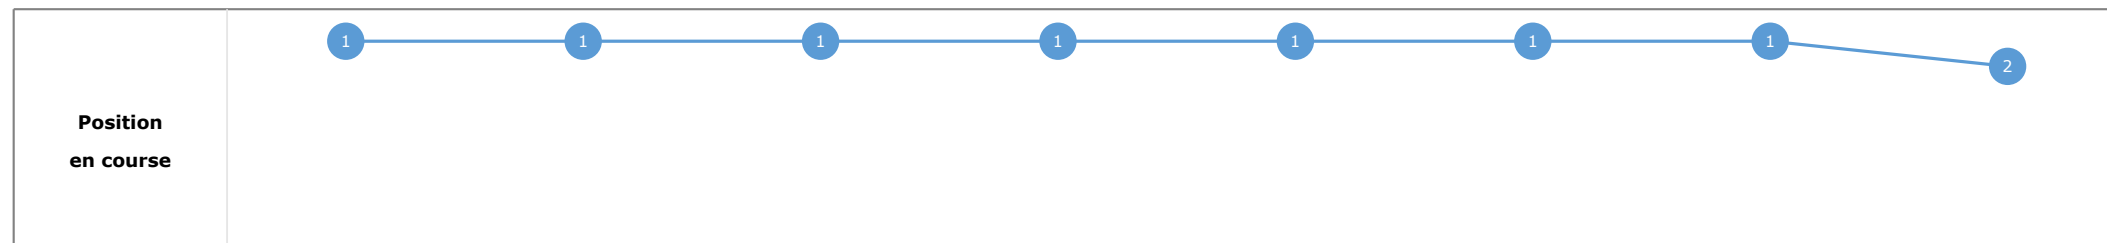

Statistiques Tracking
DEAUVILLE
C6 - PRIX DU CLOS FLEURI - 1500m
dimanche 2 août 2020 - 17:03

Cheval **TAGOVAILOA**
Jockey **B. HAMPSON**
Rang d'arrivée **3**
Temps de parcours **01:29.35**
Tronçon le plus rapide **00:11.43** (tronçon 1200m - 1000m)
Vitesse maximale **65.30** (tronçon 1200m - 1000m)
Vitesse moyenne **59.3**

Données de tracking

Tronçons de 200m	DEP 1400m	1400m 1200m	1200m 1000m	1000m 800m	800m 600m	600m 400m	400m 200m	200m ARR
Temps de parcours	00:06.38	00:18.33	00:29.76	00:41.44	00:53.43	01:05.53	01:17.15	01:29.35
Temps du tronçon	00:06.18	00:11.95	00:11.43	00:11.67	00:11.99	00:12.09	00:11.62	00:12.20
Vitesse moyenne	39.9	60.5	63	62.2	60	59.7	61.9	59