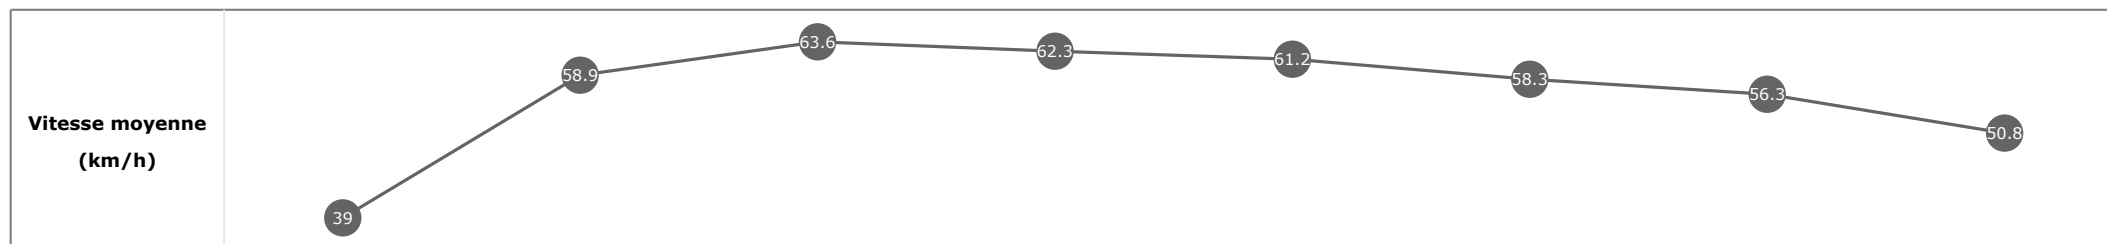

Statistiques Tracking
DEAUVILLE
C6 - PRIX DU CLOS FLEURI - 1500m
dimanche 2 août 2020 - 17:03

Cheval **TEDDY BE GOOD**
Jockey **M. LEMARTINEL**
Rang d'arrivée **7**
Temps de parcours **01:32.97**
Tronçon le plus rapide **00:11.37** (tronçon 1200m - 1000m)
Vitesse maximale **66.13** (tronçon 1200m - 1000m)
Vitesse moyenne **57**

Données de tracking

Tronçons de 200m	DEP 1400m	1400m 1200m	1200m 1000m	1000m 800m	800m 600m	600m 400m	400m 200m	200m ARR
Temps de parcours	00:06.55	00:18.77	00:30.15	00:41.75	00:53.61	01:06.03	01:18.84	01:32.97
Temps du tronçon	00:06.35	00:12.21	00:11.37	00:11.60	00:11.85	00:12.42	00:12.80	00:14.13
Vitesse moyenne	39	58.9	63.6	62.3	61.2	58.3	56.3	50.8