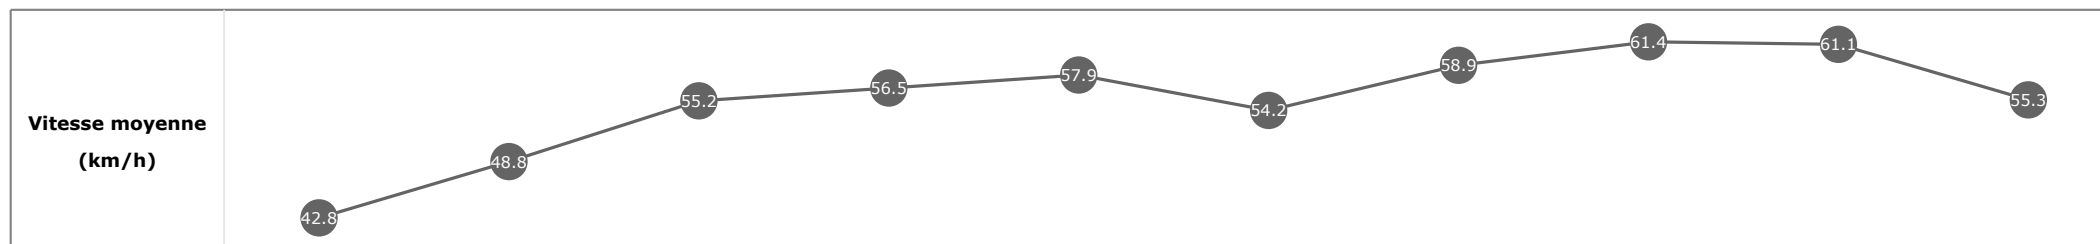

Données de tracking

Tronçons de 200m	DEP 1800m	1800m 1600m	1600m 1400m	1400m 1200m	1200m 1000m	1000m 800m	800m 600m	600m 400m	400m 200m	200m ARR
Temps de parcours	00:19.40	00:34.83	00:48.04	01:00.69	01:13.77	01:27.58	01:40.24	01:52.54	02:04.48	02:17.31
Temps du tronçon	00:19.40	00:15.43	00:13.20	00:12.65	00:13.07	00:13.80	00:12.66	00:12.29	00:11.93	00:12.83
Vitesse moyenne	43.8	48.3	55	57.1	56.4	53.5	57.6	60.4	60.7	55.9

Données de tracking

Tronçons de 200m	DEP 1800m	1800m 1600m	1600m 1400m	1400m 1200m	1200m 1000m	1000m 800m	800m 600m	600m 400m	400m 200m	200m ARR
Temps de parcours	00:19.87	00:35.21	00:48.41	01:01.18	01:13.98	01:27.72	01:40.28	01:52.42	02:04.26	02:17.28
Temps du tronçon	00:19.87	00:15.34	00:13.19	00:12.77	00:12.79	00:13.74	00:12.55	00:12.13	00:11.84	00:13.01
Vitesse moyenne	42.8	48.8	55.2	56.5	57.9	54.2	58.9	61.4	61.1	55.3