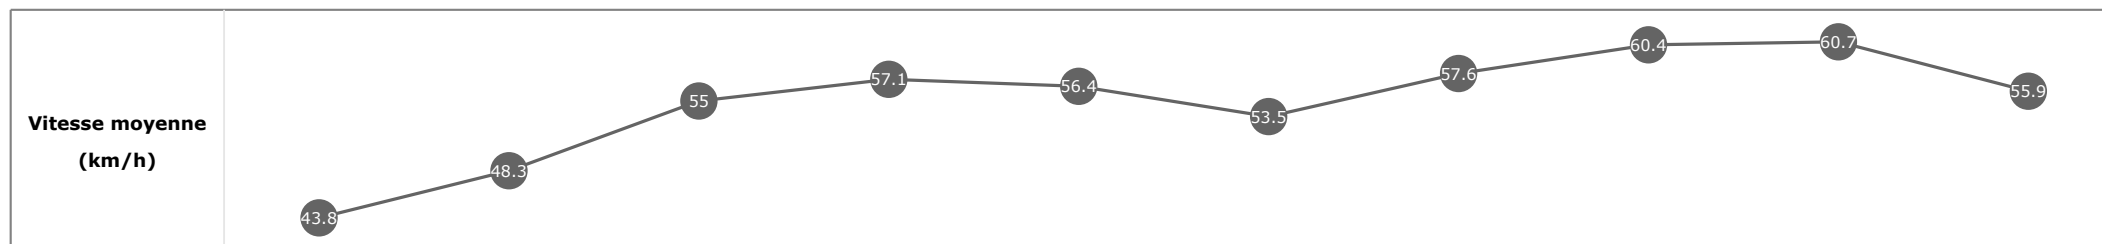

Données de tracking

Tronçons de 200m	DEP 1800m	1800m 1600m	1600m 1400m	1400m 1200m	1200m 1000m	1000m 800m	800m 600m	600m 400m	400m 200m	200m ARR
Temps de parcours	00:19.73	00:34.97	00:48.13	01:00.83	01:13.73	01:27.44	01:39.99	01:52.17	02:03.98	02:16.42
Temps du tronçon	00:19.73	00:15.24	00:13.16	00:12.69	00:12.90	00:13.71	00:12.55	00:12.17	00:11.81	00:12.44
Vitesse moyenne	43.1	49.6	55	56.8	57.6	54.6	58.9	61.4	60.9	57.7

Données de tracking

Tronçons de 200m	DEP 1800m	1800m 1600m	1600m 1400m	1400m 1200m	1200m 1000m	1000m 800m	800m 600m	600m 400m	400m 200m	200m ARR
Temps de parcours	00:19.40	00:34.83	00:48.04	01:00.69	01:13.77	01:27.58	01:40.24	01:52.54	02:04.48	02:17.31
Temps du tronçon	00:19.40	00:15.43	00:13.20	00:12.65	00:13.07	00:13.80	00:12.66	00:12.29	00:11.93	00:12.83
Vitesse moyenne	43.8	48.3	55	57.1	56.4	53.5	57.6	60.4	60.7	55.9