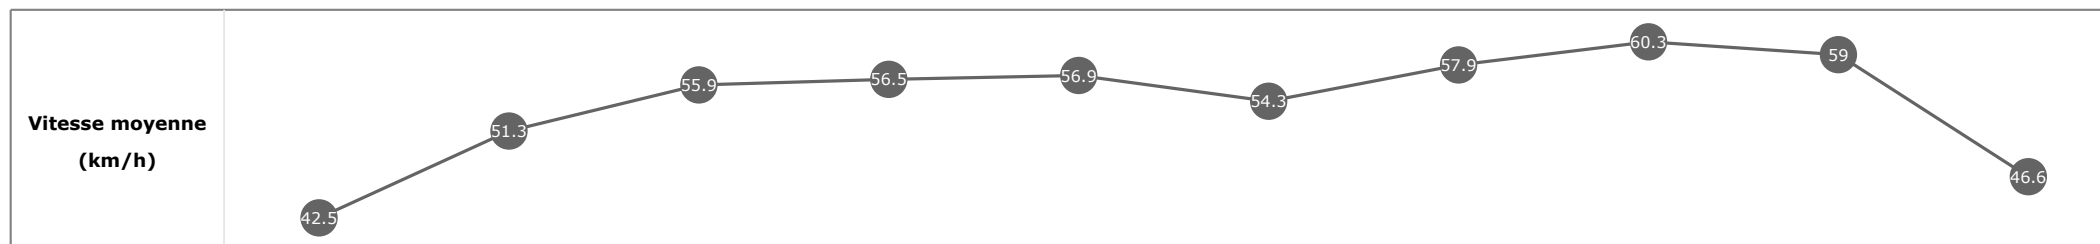

Données de tracking

Tronçons de 200m	DEP 1800m	1800m 1600m	1600m 1400m	1400m 1200m	1200m 1000m	1000m 800m	800m 600m	600m 400m	400m 200m	200m ARR
Temps de parcours	00:19.87	00:35.21	00:48.41	01:01.18	01:13.98	01:27.72	01:40.28	01:52.42	02:04.26	02:17.28
Temps du tronçon	00:19.87	00:15.34	00:13.19	00:12.77	00:12.79	00:13.74	00:12.55	00:12.13	00:11.84	00:13.01
Vitesse moyenne	42.8	48.8	55.2	56.5	57.9	54.2	58.9	61.4	61.1	55.3

Données de tracking

Tronçons de 200m	DEP 1800m	1800m 1600m	1600m 1400m	1400m 1200m	1200m 1000m	1000m 800m	800m 600m	600m 400m	400m 200m	200m ARR
Temps de parcours	00:20.06	00:34.74	00:47.78	01:00.52	01:13.52	01:27.28	01:39.97	01:52.21	02:04.42	02:19.83
Temps du tronçon	00:20.06	00:14.68	00:13.04	00:12.73	00:13.00	00:13.75	00:12.68	00:12.24	00:12.20	00:15.41
Vitesse moyenne	42.5	51.3	55.9	56.5	56.9	54.3	57.9	60.3	59	46.6