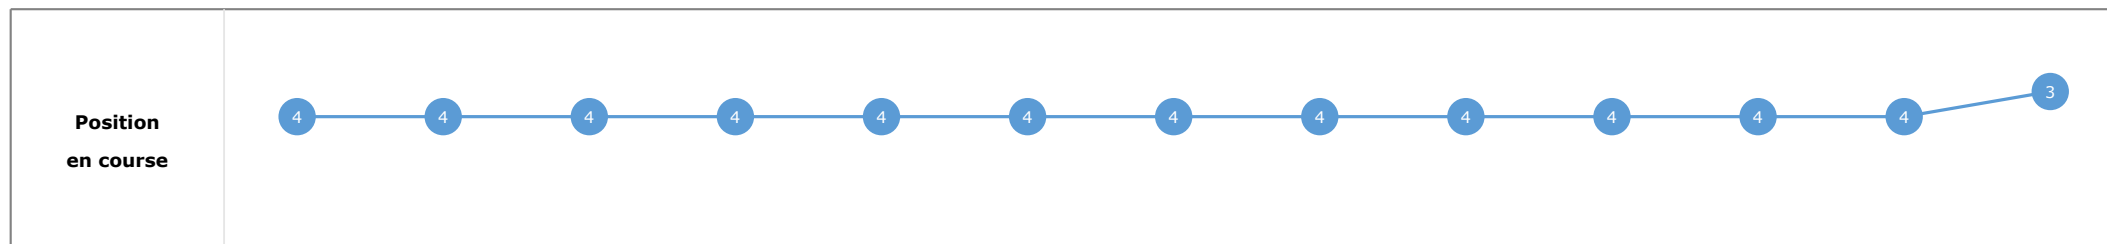

Statistiques Tracking
DEAUVILLE
C6 - PRIX MINERVE - 2500m
dimanche 16 août 2020 - 17:03

Cheval **LABURNUM**
Jockey **L. DETTORI**
Rang d'arrivée **4**
Temps de parcours **02:54.64**
Tronçon le plus rapide **00:11.72** (tronçon 400m - 200m)
Vitesse maximale **63.14** (tronçon 400m - 200m)
Vitesse moyenne **53.6**

Données de tracking

Tronçons de 200m	DEP 2400m	2400m 2200m	2200m 2000m	2000m 1800m	1800m 1600m	1600m 1400m	1400m 1200m	1200m 1000m	1000m 800m	800m 600m	600m 400m	400m 200m	200m ARR
Temps de parcours	00:11.93	00:26.10	00:40.82	00:55.73	01:10.35	01:24.10	01:37.70	01:51.27	02:05.21	02:18.14	02:30.48	02:42.20	02:54.64
Temps du tronçon	00:12.00	00:14.16	00:14.72	00:14.90	00:14.62	00:13.75	00:13.60	00:13.56	00:13.94	00:12.92	00:12.33	00:11.72	00:12.44
Vitesse moyenne	43.4	51.6	49.9	49.5	51.1	53.1	52.9	55.7	54.7	56.6	60.6	61.4	57.7