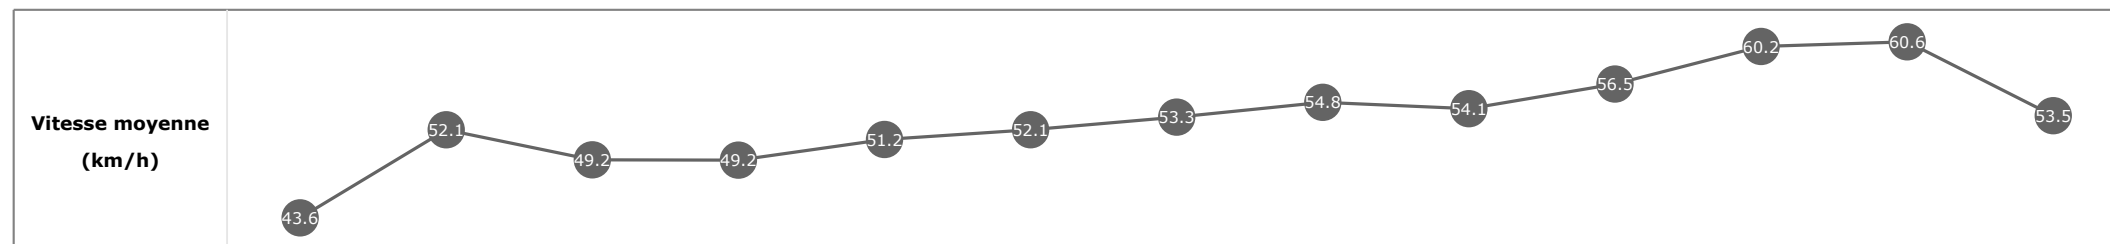

Données de tracking

Tronçons de 200m	DEP 2400m	2400m 2200m	2200m 2000m	2000m 1800m	1800m 1600m	1600m 1400m	1400m 1200m	1200m 1000m	1000m 800m	800m 600m	600m 400m	400m 200m	200m ARR
Temps de parcours	00:12.17	00:26.16	00:40.99	00:55.89	01:10.42	01:24.17	01:37.80	01:51.44	02:05.34	02:18.28	02:30.59	02:42.40	02:55.07
Temps du tronçon	00:12.23	00:13.98	00:14.82	00:14.90	00:14.52	00:13.75	00:13.63	00:13.63	00:13.90	00:12.94	00:12.30	00:11.81	00:12.67
Vitesse moyenne	42.9	51.6	49.5	48.9	50.5	52.9	52.7	55	54.5	56.7	60	60.9	56.9

Données de tracking

Tronçons de 200m	DEP 2400m	2400m 2200m	2200m 2000m	2000m 1800m	1800m 1600m	1600m 1400m	1400m 1200m	1200m 1000m	1000m 800m	800m 600m	600m 400m	400m 200m	200m ARR
Temps de parcours	00:11.86	00:25.84	00:40.66	00:55.56	01:10.00	01:23.87	01:37.47	01:51.12	02:05.06	02:18.02	02:30.32	02:42.22	02:55.65
Temps du tronçon	00:11.92	00:13.98	00:14.82	00:14.89	00:14.44	00:13.86	00:13.60	00:13.64	00:13.93	00:12.96	00:12.30	00:11.89	00:13.43
Vitesse moyenne	43.6	52.1	49.2	49.2	51.2	52.1	53.3	54.8	54.1	56.5	60.2	60.6	53.5