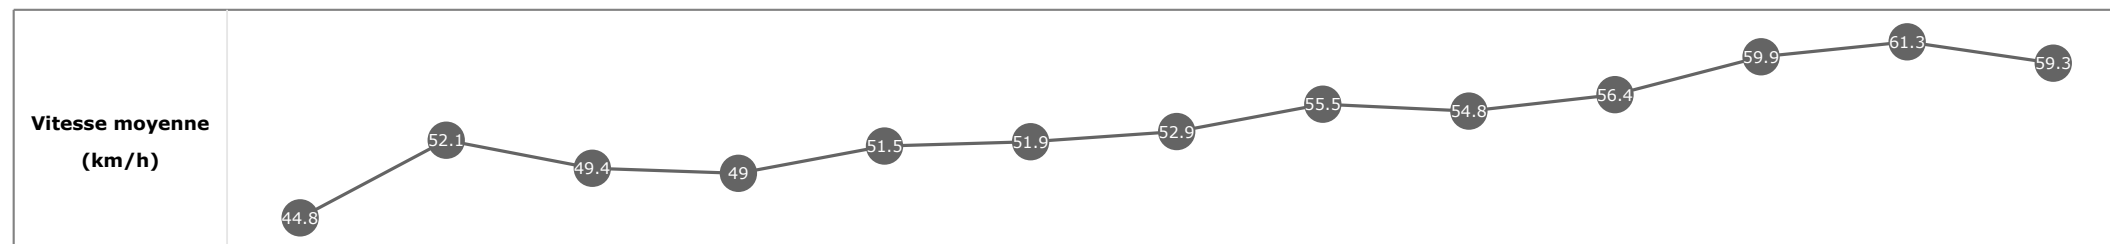

Statistiques Tracking
DEAUVILLE
C6 - PRIX MINERVE - 2500m
dimanche 16 août 2020 - 17:03

Cheval **WONDERFUL TONIGHT**
Jockey T. PICCONE
Rang d'arrivée **1**
Temps de parcours **02:53.96**
Tronçon le plus rapide **00:11.77** (tronçon 400m - 200m)
Vitesse maximale **63.50** (tronçon 400m - 200m)
Vitesse moyenne **53.6**

Données de tracking

Tronçons de 200m	DEP 2400m	2400m 2200m	2200m 2000m	2000m 1800m	1800m 1600m	1600m 1400m	1400m 1200m	1200m 1000m	1000m 800m	800m 600m	600m 400m	400m 200m	200m ARR
Temps de parcours	00:11.55	00:25.53	00:40.38	00:55.26	01:09.61	01:23.55	01:37.16	01:50.73	02:04.69	02:17.69	02:30.06	02:41.84	02:53.96
Temps du tronçon	00:11.61	00:13.98	00:14.85	00:14.87	00:14.35	00:13.94	00:13.60	00:13.57	00:13.95	00:13.00	00:12.36	00:11.77	00:12.12
Vitesse moyenne	44.8	52.1	49.4	49	51.5	51.9	52.9	55.5	54.8	56.4	59.9	61.3	59.3