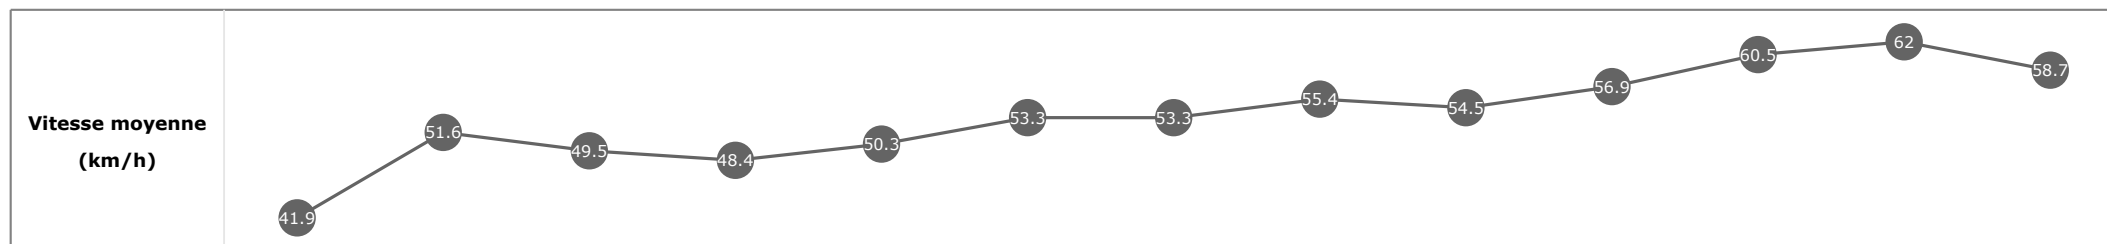

Données de tracking

Tronçons de 200m	DEP 2400m	2400m 2200m	2200m 2000m	2000m 1800m	1800m 1600m	1600m 1400m	1400m 1200m	1200m 1000m	1000m 800m	800m 600m	600m 400m	400m 200m	200m ARR
Temps de parcours	00:12.35	00:26.65	00:41.36	00:56.38	01:10.85	01:24.26	01:37.95	01:51.46	02:05.51	02:18.37	02:30.69	02:42.16	02:54.34
Temps du tronçon	00:12.41	00:14.30	00:14.70	00:15.01	00:14.47	00:13.40	00:13.69	00:13.50	00:14.05	00:12.86	00:12.31	00:11.47	00:12.17
Vitesse moyenne	41.9	50.9	50.1	49.4	51.7	54.2	52.7	55.9	54.9	57.3	60.6	62.4	59.3

Données de tracking

Tronçons de 200m	DEP 2400m	2400m 2200m	2200m 2000m	2000m 1800m	1800m 1600m	1600m 1400m	1400m 1200m	1200m 1000m	1000m 800m	800m 600m	600m 400m	400m 200m	200m ARR
Temps de parcours	00:12.41	00:26.50	00:41.28	00:56.31	01:10.86	01:24.52	01:38.08	01:51.63	02:05.65	02:18.52	02:30.75	02:42.36	02:54.64
Temps du tronçon	00:12.48	00:14.09	00:14.77	00:15.03	00:14.55	00:13.65	00:13.55	00:13.55	00:14.01	00:12.87	00:12.22	00:11.61	00:12.28
Vitesse moyenne	41.9	51.6	49.5	48.4	50.3	53.3	53.3	55.4	54.5	56.9	60.5	62	58.7