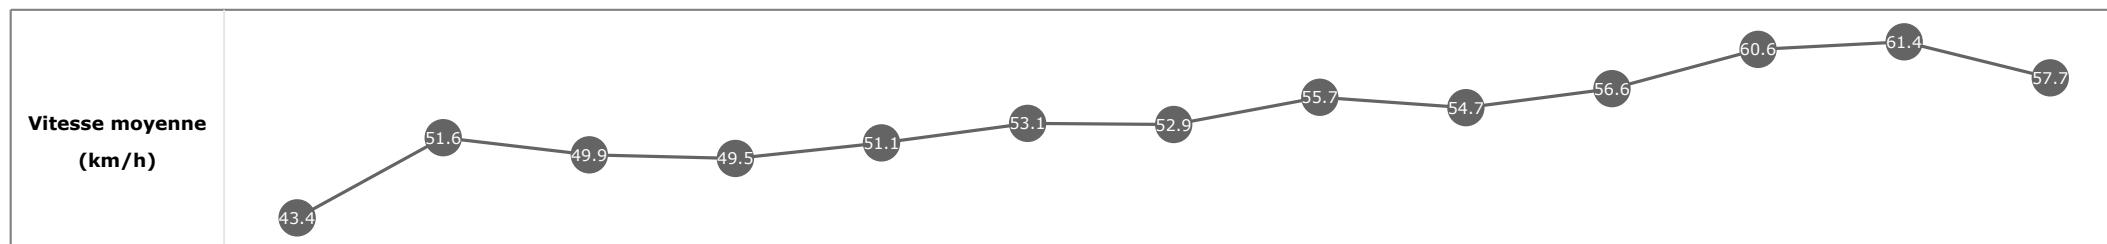

Données de tracking

Tronçons de 200m	DEP 2400m	2400m 2200m	2200m 2000m	2000m 1800m	1800m 1600m	1600m 1400m	1400m 1200m	1200m 1000m	1000m 800m	800m 600m	600m 400m	400m 200m	200m ARR
Temps de parcours	00:12.41	00:26.50	00:41.28	00:56.31	01:10.86	01:24.52	01:38.08	01:51.63	02:05.65	02:18.52	02:30.75	02:42.36	02:54.64
Temps du tronçon	00:12.48	00:14.09	00:14.77	00:15.03	00:14.55	00:13.65	00:13.55	00:13.55	00:14.01	00:12.87	00:12.22	00:11.61	00:12.28
Vitesse moyenne	41.9	51.6	49.5	48.4	50.3	53.3	53.3	55.4	54.5	56.9	60.5	62	58.7

Données de tracking

Tronçons de 200m	DEP 2400m	2400m 2200m	2200m 2000m	2000m 1800m	1800m 1600m	1600m 1400m	1400m 1200m	1200m 1000m	1000m 800m	800m 600m	600m 400m	400m 200m	200m ARR
Temps de parcours	00:11.93	00:26.10	00:40.82	00:55.73	01:10.35	01:24.10	01:37.70	01:51.27	02:05.21	02:18.14	02:30.48	02:42.20	02:54.64
Temps du tronçon	00:12.00	00:14.16	00:14.72	00:14.90	00:14.62	00:13.75	00:13.60	00:13.56	00:13.94	00:12.92	00:12.33	00:11.72	00:12.44
Vitesse moyenne	43.4	51.6	49.9	49.5	51.1	53.1	52.9	55.7	54.7	56.6	60.6	61.4	57.7