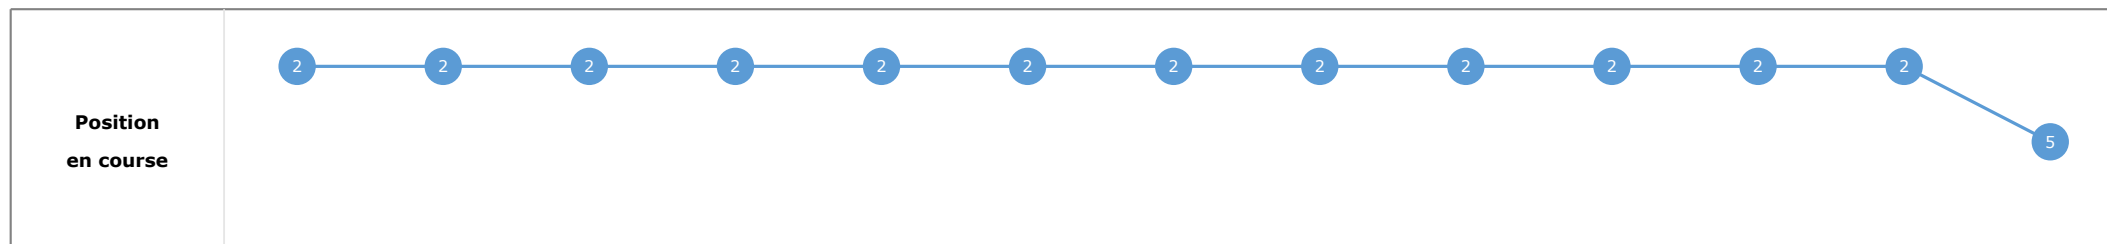

Statistiques Tracking
DEAUVILLE
C6 - PRIX MINERVE - 2500m
dimanche 16 août 2020 - 17:03

Cheval **BORN WITH PRIDE**
Jockey **C. DEMURO**
Rang d'arrivée **5**
Temps de parcours **02:54.78**
Tronçon le plus rapide **00:11.83** (tronçon 400m - 200m)
Vitesse maximale **62.86** (tronçon 400m - 200m)
Vitesse moyenne **53.6**

Données de tracking

Tronçons de 200m	DEP 2400m	2400m 2200m	2200m 2000m	2000m 1800m	1800m 1600m	1600m 1400m	1400m 1200m	1200m 1000m	1000m 800m	800m 600m	600m 400m	400m 200m	200m ARR
Temps de parcours	00:11.78	00:25.77	00:40.43	00:55.33	01:09.98	01:23.78	01:37.37	01:50.93	02:04.87	02:17.85	02:30.22	02:42.05	02:54.78
Temps du tronçon	00:11.84	00:13.99	00:14.66	00:14.89	00:14.64	00:13.80	00:13.58	00:13.56	00:13.94	00:12.98	00:12.36	00:11.83	00:12.72
Vitesse moyenne	44.2	52.1	50	49.7	51.4	52.6	52.7	55.6	55	56.3	60.6	60.8	56.9