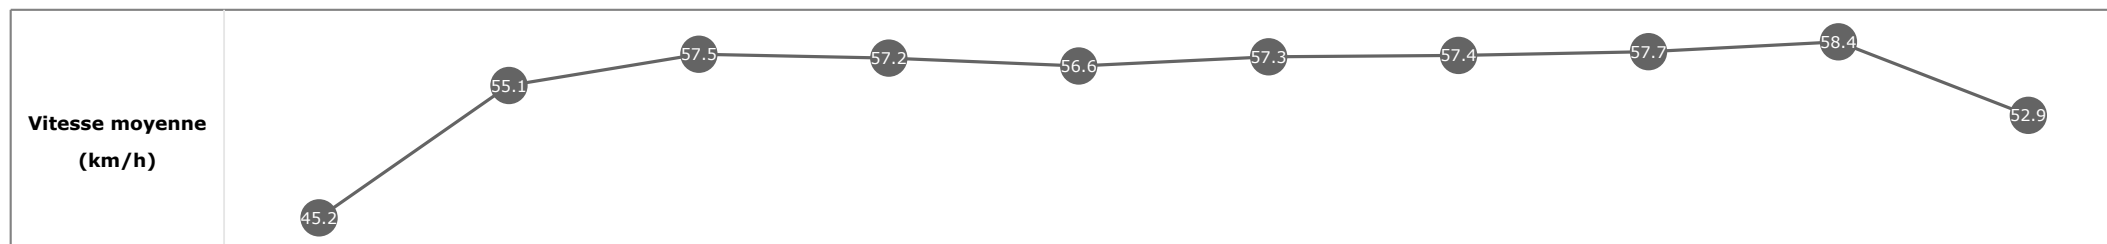

Statistiques Tracking
DEAUVILLE
C5 - PRIX DE FRANCEVILLE - 2000m
mardi 25 août 2020 - 16:10

Cheval **NONNA LISA**
Jockey **C. DEMURO**
Rang d'arrivée **7**
Temps de parcours **02:14.81**
Tronçon le plus rapide **00:12.36** (tronçon 400m - 200m)
Vitesse maximale **60.66** (tronçon 600m - 400m)
Vitesse moyenne **55.1**

Données de tracking

Tronçons de 200m	DEP 1800m	1800m 1600m	1600m 1400m	1400m 1200m	1200m 1000m	1000m 800m	800m 600m	600m 400m	400m 200m	200m ARR
Temps de parcours	00:18.67	00:31.83	00:44.47	00:57.07	01:09.92	01:23.09	01:35.96	01:48.89	02:01.26	02:14.81
Temps du tronçon	00:18.77	00:13.16	00:12.63	00:12.59	00:12.85	00:13.17	00:12.86	00:12.92	00:12.36	00:13.55
Vitesse moyenne	45.2	55.1	57.5	57.2	56.6	57.3	57.4	57.7	58.4	52.9