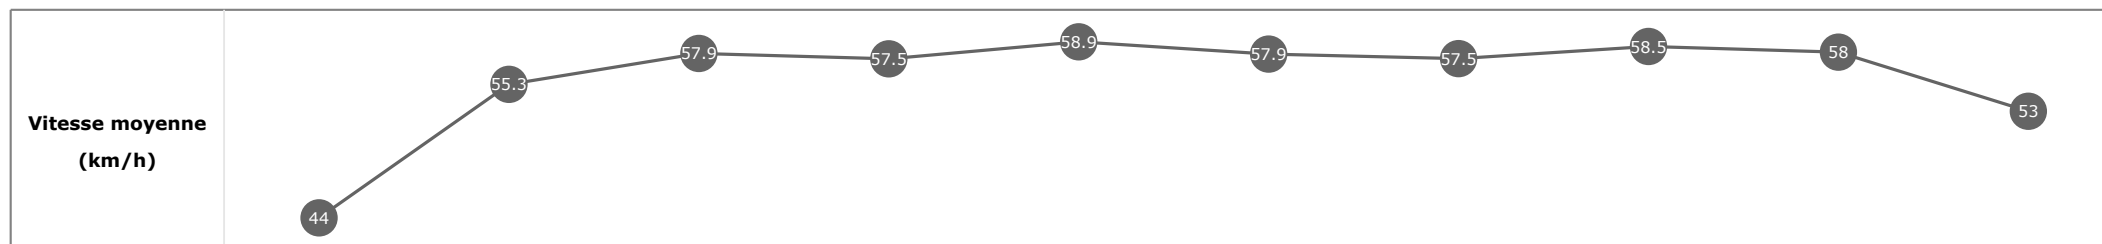

Statistiques Tracking
DEAUVILLE
C5 - PRIX DE FRANCEVILLE - 2000m
mardi 25 août 2020 - 16:10

Cheval **GOLD PRINCESS**
Jockey L. BOISSEAU
Rang d'arrivée **6**
Temps de parcours **02:14.72**
Tronçon le plus rapide **00:12.35** (tronçon 400m - 200m)
Vitesse maximale **61.63** (tronçon 600m - 400m)
Vitesse moyenne **55.3**

Données de tracking

Tronçons de 200m	DEP 1800m	1800m 1600m	1600m 1400m	1400m 1200m	1200m 1000m	1000m 800m	800m 600m	600m 400m	400m 200m	200m ARR
Temps de parcours	00:19.18	00:32.47	00:44.91	00:57.43	01:09.95	01:23.07	01:35.90	01:48.77	02:01.13	02:14.72
Temps du tronçon	00:19.28	00:13.29	00:12.43	00:12.51	00:12.52	00:13.11	00:12.83	00:12.87	00:12.35	00:13.59
Vitesse moyenne	44	55.3	57.9	57.5	58.9	57.9	57.5	58.5	58	53