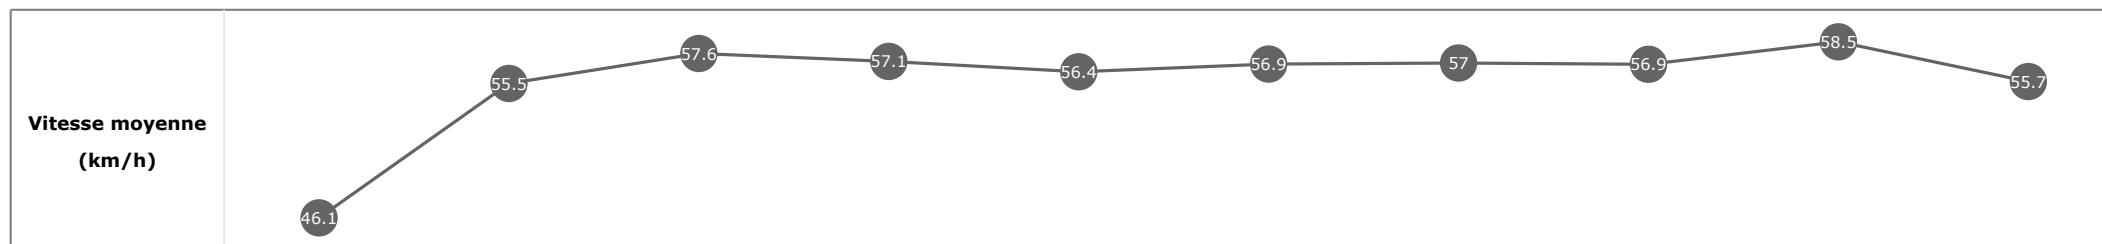

Statistiques Tracking
DEAUVILLE
C5 - PRIX DE FRANCEVILLE - 2000m
mardi 25 août 2020 - 16:10

Cheval **AMOUR NOCTURNE**
Jockey **E. HARDOUIN**
Rang d'arrivée **3**
Temps de parcours **02:13.83**
Tronçon le plus rapide **00:12.31** (tronçon 400m - 200m)
Vitesse maximale **60.95** (tronçon 600m - 400m)
Vitesse moyenne **55.4**

Données de tracking

Tronçons de 200m	DEP 1800m	1800m 1600m	1600m 1400m	1400m 1200m	1200m 1000m	1000m 800m	800m 600m	600m 400m	400m 200m	200m ARR
Temps de parcours	00:18.22	00:31.33	00:43.89	00:56.50	01:09.40	01:22.58	01:35.55	01:48.60	02:00.91	02:13.83
Temps du tronçon	00:18.32	00:13.10	00:12.56	00:12.60	00:12.90	00:13.17	00:12.96	00:13.05	00:12.31	00:12.91
Vitesse moyenne	46.1	55.5	57.6	57.1	56.4	56.9	57	56.9	58.5	55.7