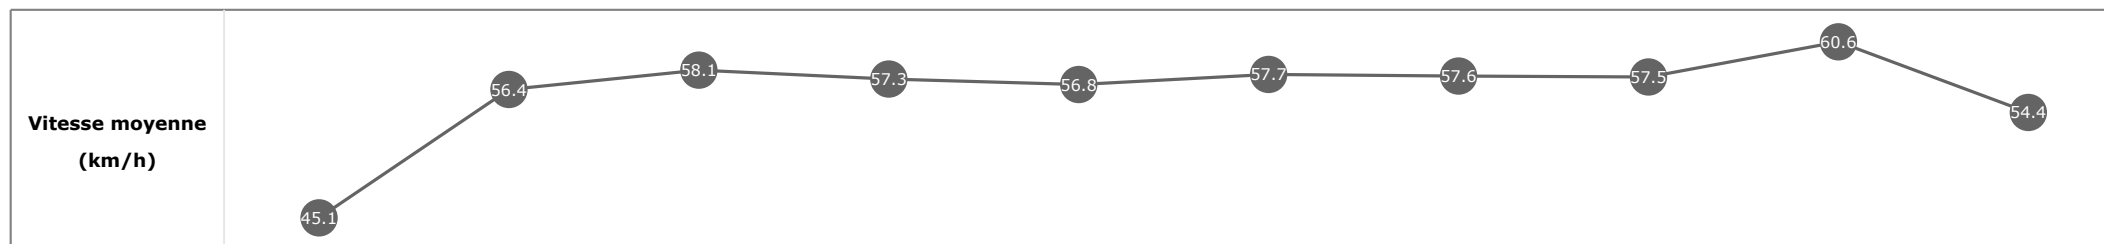

Statistiques Tracking
DEAUVILLE
C5 - PRIX DE FRANCEVILLE - 2000m
mardi 25 août 2020 - 16:10

Cheval **MISS ROAZHON**
Jockey **A. MOLINS**
Rang d'arrivée **1**
Temps de parcours **02:13.89**
Tronçon le plus rapide **00:11.94** (tronçon 400m - 200m)
Vitesse maximale **65.09** (tronçon 600m - 400m)
Vitesse moyenne **55.7**

Données de tracking

Tronçons de 200m	DEP 1800m	1800m 1600m	1600m 1400m	1400m 1200m	1200m 1000m	1000m 800m	800m 600m	600m 400m	400m 200m	200m ARR
Temps de parcours	00:18.64	00:31.71	00:44.19	00:56.77	01:09.62	01:22.86	01:35.69	01:48.72	02:00.66	02:13.89
Temps du tronçon	00:18.74	00:13.07	00:12.47	00:12.58	00:12.85	00:13.23	00:12.83	00:13.03	00:11.94	00:13.22
Vitesse moyenne	45.1	56.4	58.1	57.3	56.8	57.7	57.6	57.5	60.6	54.4