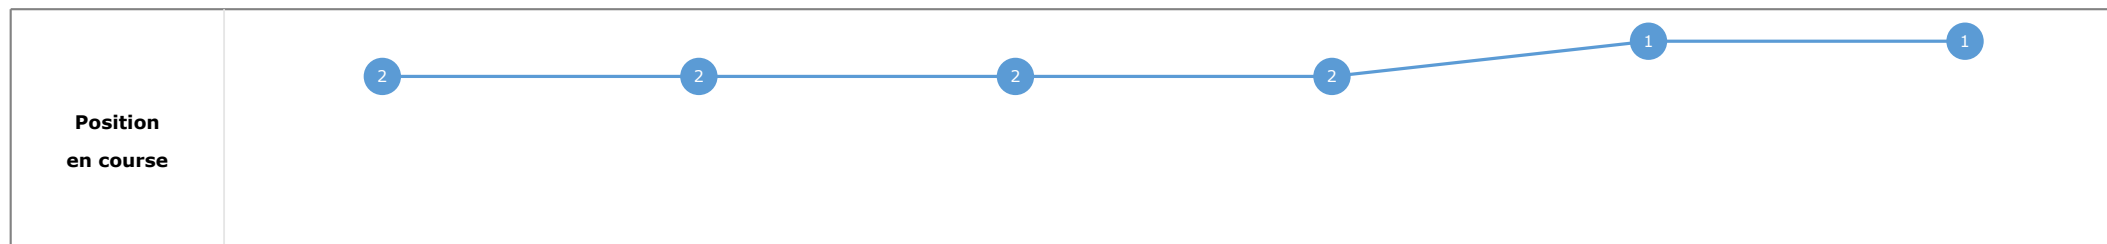

Statistiques Tracking
DEAUVILLE
C1 - BARRIERE PRIX DE MEAUTRY - 1200m
dimanche 30 août 2020 - 14:01

Cheval **BREATHTAKING LOOK**
Jockey PC. BOUDOT
Rang d'arrivée **1**
Temps de parcours **01:15.10**
Tronçon le plus rapide **00:11.46** (tronçon 1000m - 800m)
Vitesse maximale **63.25** (tronçon 1000m - 800m)
Vitesse moyenne **57**

Données de tracking

Tronçons de 200m	DEP 1000m	1000m 800m	800m 600m	600m 400m	400m 200m	200m ARR
Temps de parcours	00:13.83	00:25.30	00:37.04	00:49.00	01:01.17	01:15.10
Temps du tronçon	00:12.27	00:11.46	00:11.74	00:11.95	00:12.17	00:13.92
Vitesse moyenne	55.1	63	61.1	60.5	59.2	51.6