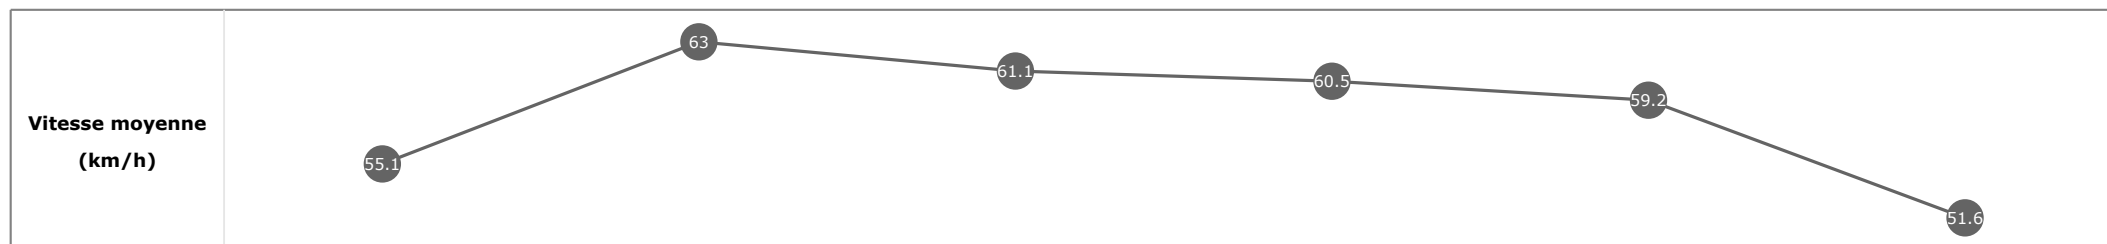

Statistiques Tracking
DEAUVILLE
C1 - BARRIERE PRIX DE MEAUTRY - 1200m
dimanche 30 août 2020 - 14:01

Partant (corde)	Cheval	Arrivée officielle	Tronçons de 200m		DEP - 1000m	1000m - 800m	800m - 600m	600m - 400m	400m - 200m	200m - ARR	Temps officiel	Derniers 600m	Parcouru vs. 1er
			Vitesse Max	200m les plus rapides	Temps passage en tête Durée du tronçon	T1	T2	T3	T4	T5			
3 (5)	BREATHKING LOOK PC. BOUDOT	1	63.25 T2	00:11.46 T2	00:13.83 2 00:12.27	00:25.30 2 00:11.46	00:37.04 2 00:11.74	00:49.00 2 00:11.95	01:01.17 1 00:12.17	01:15.10 00:13.92	1'14"63	00:38.05	
2 (4)	AIR DE VALSE R. THOMAS	2	63.29 T2	00:11.45 T2	00:13.69 1 00:12.13	00:25.14 1 00:11.45	00:36.90 1 00:11.75	00:48.85 1 00:11.94	01:01.25 2 00:12.40	01:15.80 00:14.55	1'15"32	00:38.90	-0.17
5 (3)	MARIETA O. PESLIER	3	64.37 T2	00:11.49 T2	00:14.07 4 00:12.51	00:25.56 5 00:11.49	00:37.23 4 00:11.67	00:49.27 3 00:12.04	01:01.76 3 00:12.48	01:16.07 00:14.31	1'15"61	00:38.84	0.41
6 (6)	WANAWAY A. CRASTUS	4	64.12 T2	00:11.43 T2	00:14.08 5 00:12.52	00:25.51 4 00:11.43	00:37.23 3 00:11.71	00:49.40 5 00:12.17	01:02.77 5 00:13.36	01:17.62 00:14.85	1'17"14	00:40.39	-0.33
1 (1)	EURYALE A. LEMAITRE	5	63.90 T4	00:11.49 T2	00:13.99 3 00:12.43	00:25.49 3 00:11.49	00:37.35 5 00:11.86	00:49.34 4 00:11.99	01:02.52 4 00:13.17	01:17.72 00:15.19	1'17"27	00:40.37	-0.45
4 (2)	ALOCASIA NON PARTANT												

Données de tracking

Tronçons de 200m	DEP 1000m	1000m 800m	800m 600m	600m 400m	400m 200m	200m ARR
Temps de parcours	00:13.83	00:25.30	00:37.04	00:49.00	01:01.17	01:15.10
Temps du tronçon	00:12.27	00:11.46	00:11.74	00:11.95	00:12.17	00:13.92
Vitesse moyenne	55.1	63	61.1	60.5	59.2	51.6