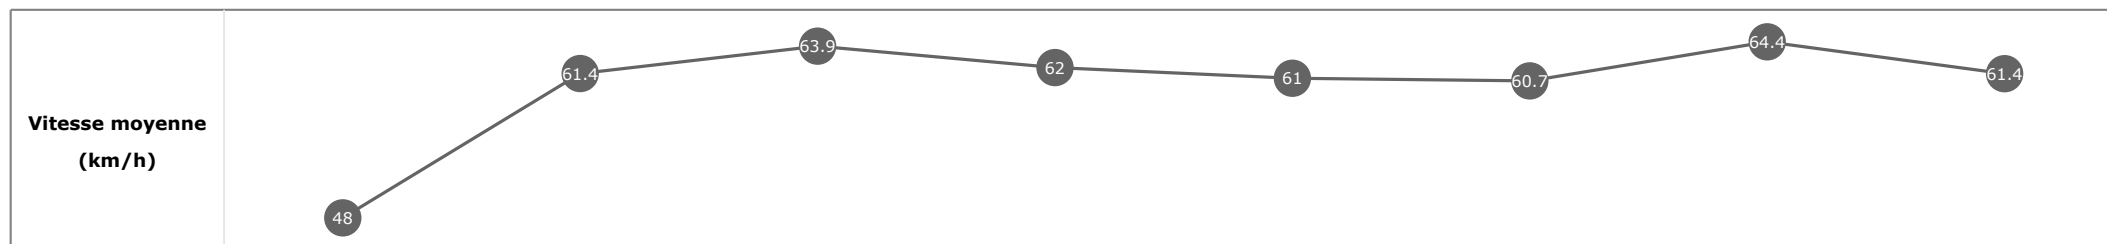

Statistiques Tracking
DEAUVILLE
C4 - PRIX CASINO BARRIERE TROUVILLE - 1500m
dimanche 30 août 2020 - 15:54

Cheval **ALFAREEQ**
Jockey **A. LEMAITRE**
Rang d'arrivée **5**
Temps de parcours **01:26.67**
Tronçon le plus rapide **00:11.19** (tronçon 400m - 200m)
Vitesse maximale **67.54** (tronçon 400m - 200m)
Vitesse moyenne **61.2**

Données de tracking

Tronçons de 200m	DEP 1400m	1400m 1200m	1200m 1000m	1000m 800m	800m 600m	600m 400m	400m 200m	200m ARR
Temps de parcours	00:05.26	00:16.98	00:28.26	00:39.88	00:51.71	01:03.71	01:14.90	01:26.67
Temps du tronçon	00:05.13	00:11.71	00:11.28	00:11.61	00:11.83	00:11.99	00:11.19	00:11.76
Vitesse moyenne	48	61.4	63.9	62	61	60.7	64.4	61.4