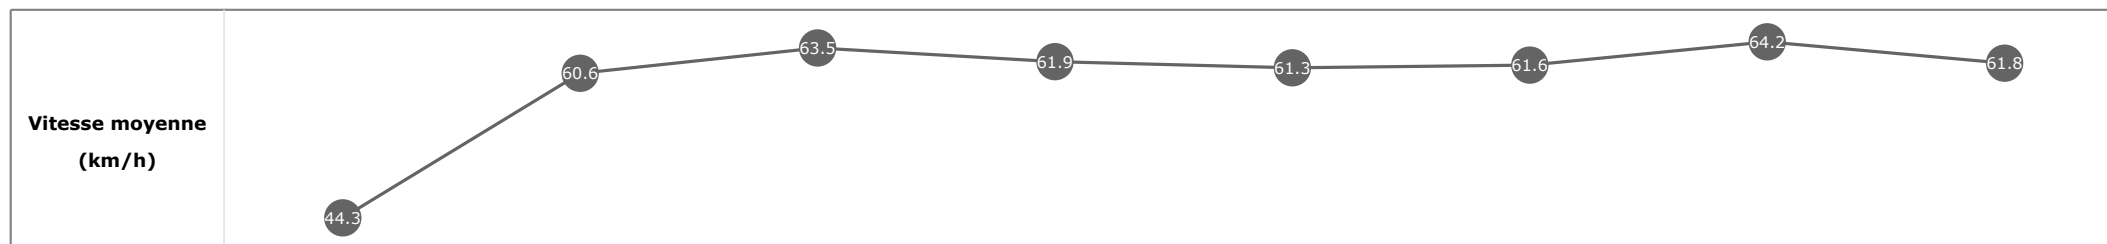

Statistiques Tracking
DEAUVILLE
C4 - PRIX CASINO BARRIERE TROUVILLE - 1500m
dimanche 30 août 2020 - 15:54

Cheval **KLOSTER**
Jockey **C. DEMURO**
Rang d'arrivée **9**
Temps de parcours **01:26.96**
Tronçon le plus rapide **00:11.16** (tronçon 400m - 200m)
Vitesse maximale **66.85** (tronçon 400m - 200m)
Vitesse moyenne **60.9**

Données de tracking

Tronçons de 200m	DEP 1400m	1400m 1200m	1200m 1000m	1000m 800m	800m 600m	600m 400m	400m 200m	200m ARR
Temps de parcours	00:05.67	00:17.56	00:28.89	00:40.56	00:52.34	01:04.12	01:15.28	01:26.96
Temps du tronçon	00:05.55	00:11.89	00:11.32	00:11.66	00:11.78	00:11.77	00:11.16	00:11.67
Vitesse moyenne	44.3	60.6	63.5	61.9	61.3	61.6	64.2	61.8