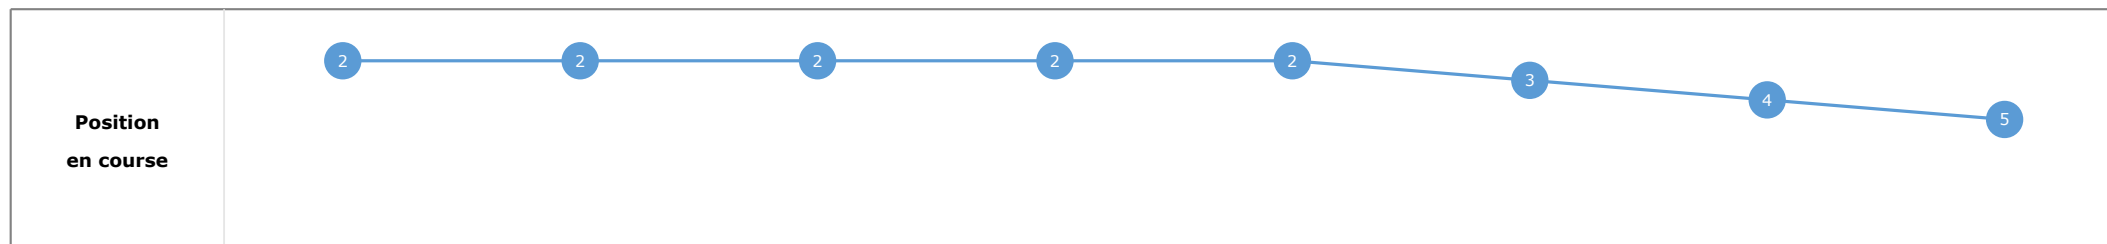

Statistiques Tracking
DEAUVILLE
C4 - PRIX CASINO BARRIERE TROUVILLE - 1500m
dimanche 30 août 2020 - 15:54

Cheval **ALFAREEQ**
Jockey **A. LEMAITRE**
Rang d'arrivée **5**
Temps de parcours **01:26.67**
Tronçon le plus rapide **00:11.19** (tronçon 400m - 200m)
Vitesse maximale **67.54** (tronçon 400m - 200m)
Vitesse moyenne **61.2**

Données de tracking

Tronçons de 200m	DEP 1400m	1400m 1200m	1200m 1000m	1000m 800m	800m 600m	600m 400m	400m 200m	200m ARR
Temps de parcours	00:05.26	00:16.98	00:28.26	00:39.88	00:51.71	01:03.71	01:14.90	01:26.67
Temps du tronçon	00:05.13	00:11.71	00:11.28	00:11.61	00:11.83	00:11.99	00:11.19	00:11.76
Vitesse moyenne	48	61.4	63.9	62	61	60.7	64.4	61.4