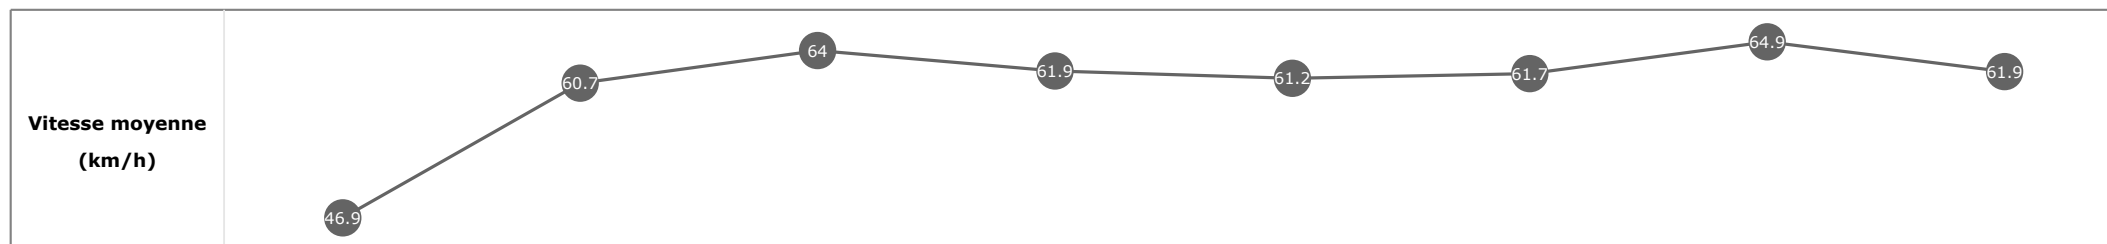

Statistiques Tracking
DEAUVILLE
C4 - PRIX CASINO BARRIERE TROUVILLE - 1500m
dimanche 30 août 2020 - 15:54

Cheval **GADEA**
Jockey **C. MIETTE**
Rang d'arrivée **4**
Temps de parcours **01:26.56**
Tronçon le plus rapide **00:11.09** (tronçon 400m - 200m)
Vitesse maximale **67.32** (tronçon 400m - 200m)
Vitesse moyenne **61.3**

Données de tracking

Tronçons de 200m	DEP 1400m	1400m 1200m	1200m 1000m	1000m 800m	800m 600m	600m 400m	400m 200m	200m ARR
Temps de parcours	00:05.31	00:17.20	00:28.48	00:40.15	00:51.97	01:03.85	01:14.94	01:26.56
Temps du tronçon	00:05.19	00:11.88	00:11.28	00:11.67	00:11.81	00:11.87	00:11.09	00:11.62
Vitesse moyenne	46.9	60.7	64	61.9	61.2	61.7	64.9	61.9