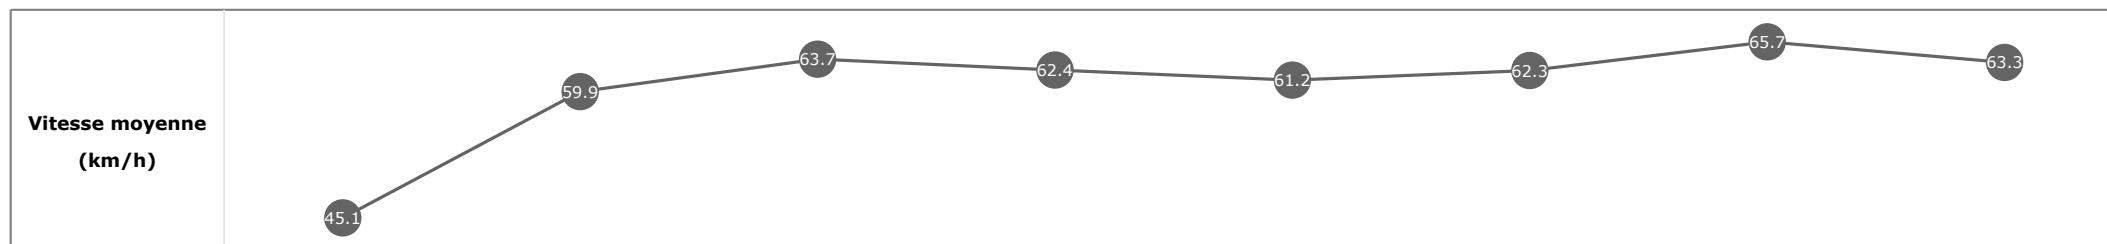

Statistiques Tracking
DEAUVILLE
C4 - PRIX CASINO BARRIERE TROUVILLE - 1500m
dimanche 30 août 2020 - 15:54

Cheval **JANUARY**
Jockey V. CHEMINAUD
Rang d'arrivée **2**
Temps de parcours **01:26.47**
Tronçon le plus rapide **00:10.98** (tronçon 400m - 200m)
Vitesse maximale **67.43** (tronçon 400m - 200m)
Vitesse moyenne **61.4**

Données de tracking

Tronçons de 200m	DEP 1400m	1400m 1200m	1200m 1000m	1000m 800m	800m 600m	600m 400m	400m 200m	200m ARR
Temps de parcours	00:05.57	00:17.59	00:28.91	00:40.62	00:52.40	01:04.10	01:15.08	01:26.47
Temps du tronçon	00:05.45	00:12.01	00:11.31	00:11.71	00:11.78	00:11.69	00:10.98	00:11.39
Vitesse moyenne	45.1	59.9	63.7	62.4	61.2	62.3	65.7	63.3