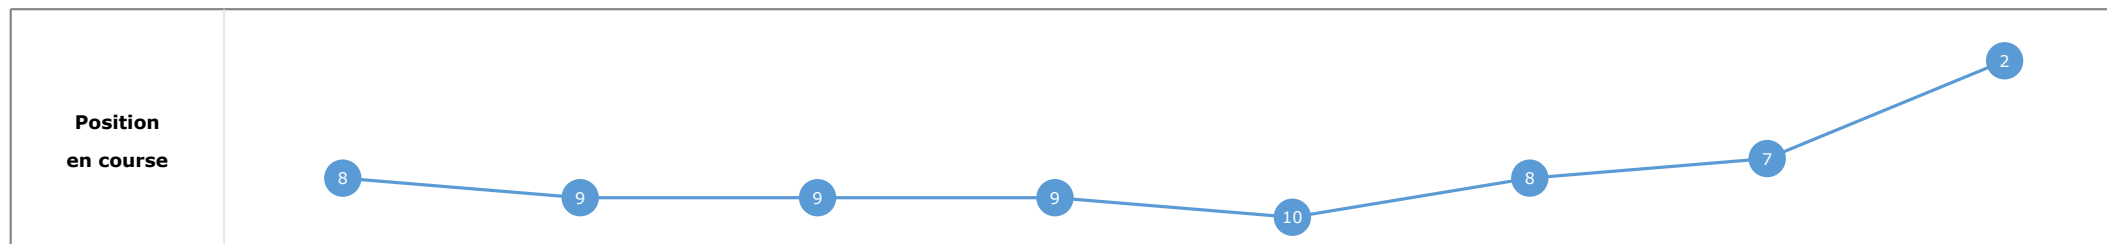

Statistiques Tracking
DEAUVILLE
C4 - PRIX CASINO BARRIERE TROUVILLE - 1500m
dimanche 30 août 2020 - 15:54

Cheval **JANUARY**
Jockey V. CHEMINAUD
Rang d'arrivée **2**
Temps de parcours **01:26.47**
Tronçon le plus rapide **00:10.98** (tronçon 400m - 200m)
Vitesse maximale **67.43** (tronçon 400m - 200m)
Vitesse moyenne **61.4**

Données de tracking

Tronçons de 200m	DEP 1400m	1400m 1200m	1200m 1000m	1000m 800m	800m 600m	600m 400m	400m 200m	200m ARR
Temps de parcours	00:05.57	00:17.59	00:28.91	00:40.62	00:52.40	01:04.10	01:15.08	01:26.47
Temps du tronçon	00:05.45	00:12.01	00:11.31	00:11.71	00:11.78	00:11.69	00:10.98	00:11.39
Vitesse moyenne	45.1	59.9	63.7	62.4	61.2	62.3	65.7	63.3