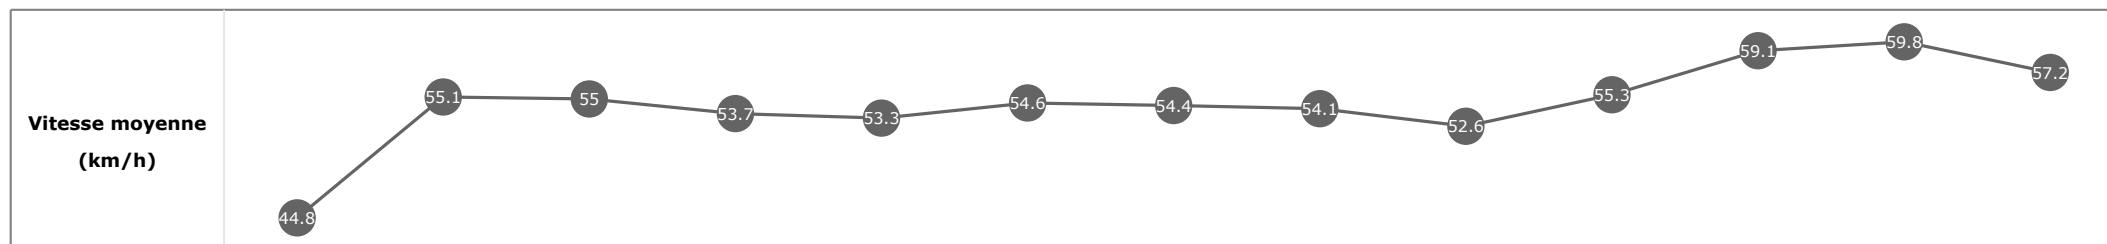

Données de tracking

Tronçons de 200m	DEP 2400m	2400m 2200m	2200m 2000m	2000m 1800m	1800m 1600m	1600m 1400m	1400m 1200m	1200m 1000m	1000m 800m	800m 600m	600m 400m	400m 200m	200m ARR
Temps de parcours	00:11.62	00:24.72	00:37.84	00:51.33	01:04.86	01:18.05	01:31.27	01:44.63	01:58.33	02:11.33	02:23.53	02:35.49	02:48.14
Temps du tronçon	00:11.69	00:13.09	00:13.12	00:13.48	00:13.52	00:13.19	00:13.22	00:13.35	00:13.69	00:13.00	00:12.19	00:11.96	00:12.64
Vitesse moyenne	44.8	55.1	55	53.7	53.3	54.6	54.4	54.1	52.6	55.3	59.1	59.8	57.2