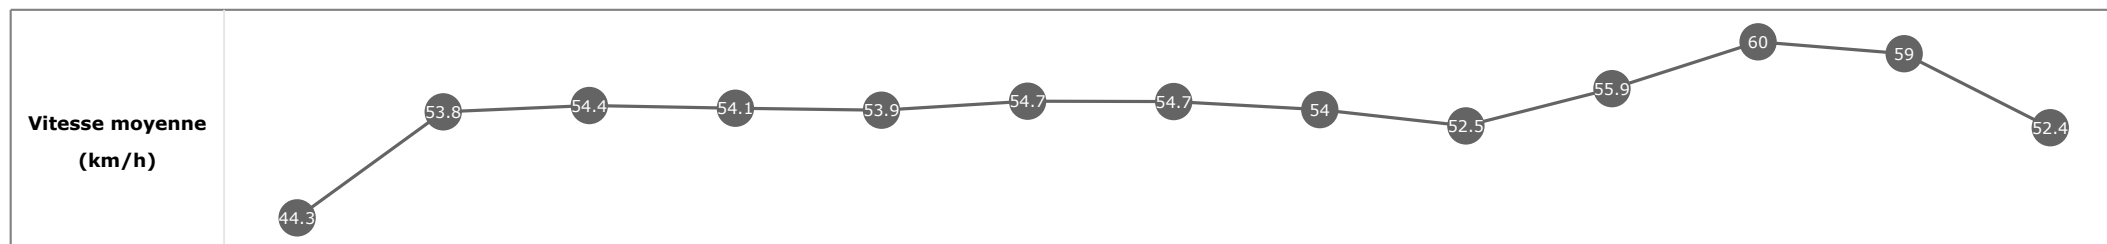

Données de tracking

Tronçons de 200m	DEP 2400m	2400m 2200m	2200m 2000m	2000m 1800m	1800m 1600m	1600m 1400m	1400m 1200m	1200m 1000m	1000m 800m	800m 600m	600m 400m	400m 200m	200m ARR
Temps de parcours	00:11.76	00:24.94	00:38.14	00:51.60	01:05.12	01:18.32	01:31.56	01:44.91	01:58.65	02:11.65	02:23.80	02:35.85	02:49.35
Temps du tronçon	00:11.83	00:13.17	00:13.20	00:13.45	00:13.52	00:13.19	00:13.24	00:13.35	00:13.74	00:12.99	00:12.14	00:12.05	00:13.49
Vitesse moyenne	44.1	54.8	54.6	53.4	53.5	54.7	54.2	54.1	52.1	55.4	58.9	60	53.4

Données de tracking

Tronçons de 200m	DEP 2400m	2400m 2200m	2200m 2000m	2000m 1800m	1800m 1600m	1600m 1400m	1400m 1200m	1200m 1000m	1000m 800m	800m 600m	600m 400m	400m 200m	200m ARR
Temps de parcours	00:11.73	00:25.14	00:38.40	00:51.79	01:05.30	01:18.44	01:31.62	01:45.00	01:58.70	02:11.72	02:23.80	02:35.96	02:49.73
Temps du tronçon	00:11.79	00:13.41	00:13.26	00:13.39	00:13.51	00:13.13	00:13.18	00:13.38	00:13.69	00:13.02	00:12.08	00:12.15	00:13.77
Vitesse moyenne	44.3	53.8	54.4	54.1	53.9	54.7	54.7	54	52.5	55.9	60	59	52.4