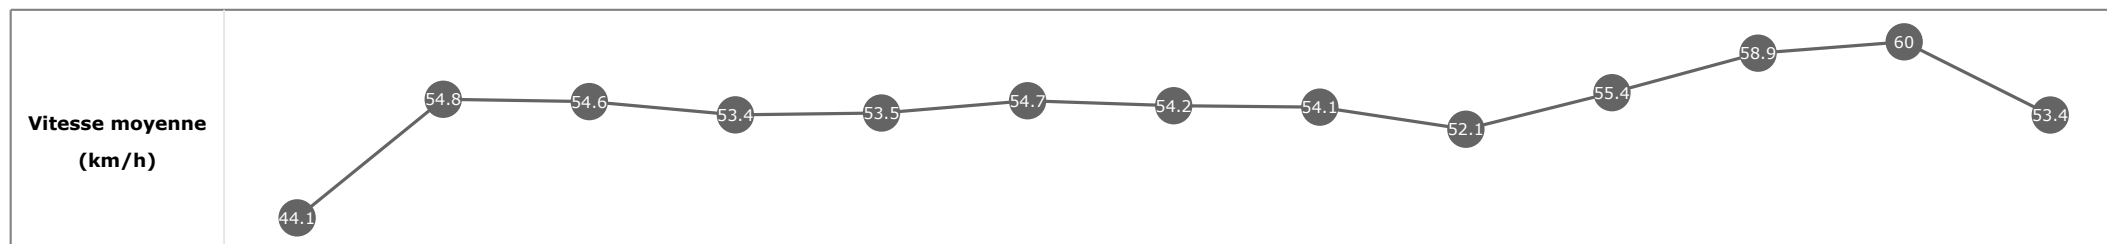

Données de tracking

Tronçons de 200m	DEP 2400m	2400m 2200m	2200m 2000m	2000m 1800m	1800m 1600m	1600m 1400m	1400m 1200m	1200m 1000m	1000m 800m	800m 600m	600m 400m	400m 200m	200m ARR
Temps de parcours	00:12.45	00:25.70	00:38.98	00:52.41	01:05.64	01:18.74	01:31.91	01:45.29	01:58.99	02:11.99	02:24.19	02:36.11	02:49.29
Temps du tronçon	00:12.52	00:13.25	00:13.27	00:13.43	00:13.22	00:13.10	00:13.17	00:13.37	00:13.69	00:13.00	00:12.20	00:11.92	00:13.17
Vitesse moyenne	41.7	54.6	53.9	54	54.6	55	54.8	53.6	52.8	55.5	59.1	60.8	54.4

Données de tracking

Tronçons de 200m	DEP 2400m	2400m 2200m	2200m 2000m	2000m 1800m	1800m 1600m	1600m 1400m	1400m 1200m	1200m 1000m	1000m 800m	800m 600m	600m 400m	400m 200m	200m ARR
Temps de parcours	00:11.76	00:24.94	00:38.14	00:51.60	01:05.12	01:18.32	01:31.56	01:44.91	01:58.65	02:11.65	02:23.80	02:35.85	02:49.35
Temps du tronçon	00:11.83	00:13.17	00:13.20	00:13.45	00:13.52	00:13.19	00:13.24	00:13.35	00:13.74	00:12.99	00:12.14	00:12.05	00:13.49
Vitesse moyenne	44.1	54.8	54.6	53.4	53.5	54.7	54.2	54.1	52.1	55.4	58.9	60	53.4