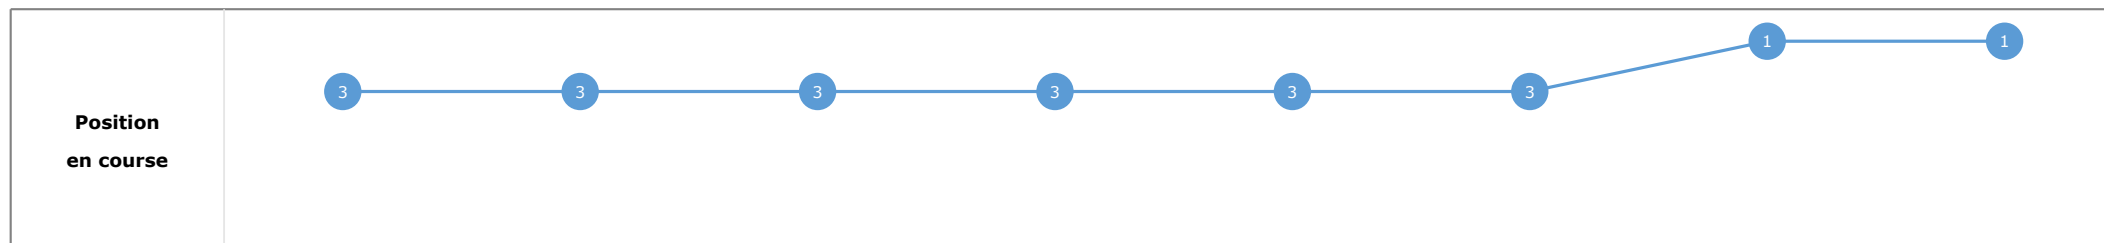

Statistiques Tracking
DEAUVILLE
C4 - PRIX DE LIEUREY - 1600m
samedi 14 août 2021 - 15:50

Cheval **CLOUDY DAWN**
Jockey V. CHEMINAUD
Rang d'arrivée **1**
Temps de parcours **01:41.31**
Tronçon le plus rapide **00:11.27** (tronçon 400m - 200m)
Vitesse maximale **66,02** (tronçon 400m - 200m)
Vitesse moyenne **60,1**

Données de tracking

Tronçons de 200m	DEP 1400m	1400m 1200m	1200m 1000m	1000m 800m	800m 600m	600m 400m	400m 200m	200m ARR
Temps de parcours	00:18.68	00:30.23	00:41.86	00:54.23	01:06.04	01:17.99	01:29.26	01:41.31
Temps du tronçon	00:18.68	00:11.55	00:11.62	00:12.37	00:11.80	00:11.94	00:11.27	00:12.04
Vitesse moyenne	51,5	62,6	63	60,2	62,7	62,2	64	59,5